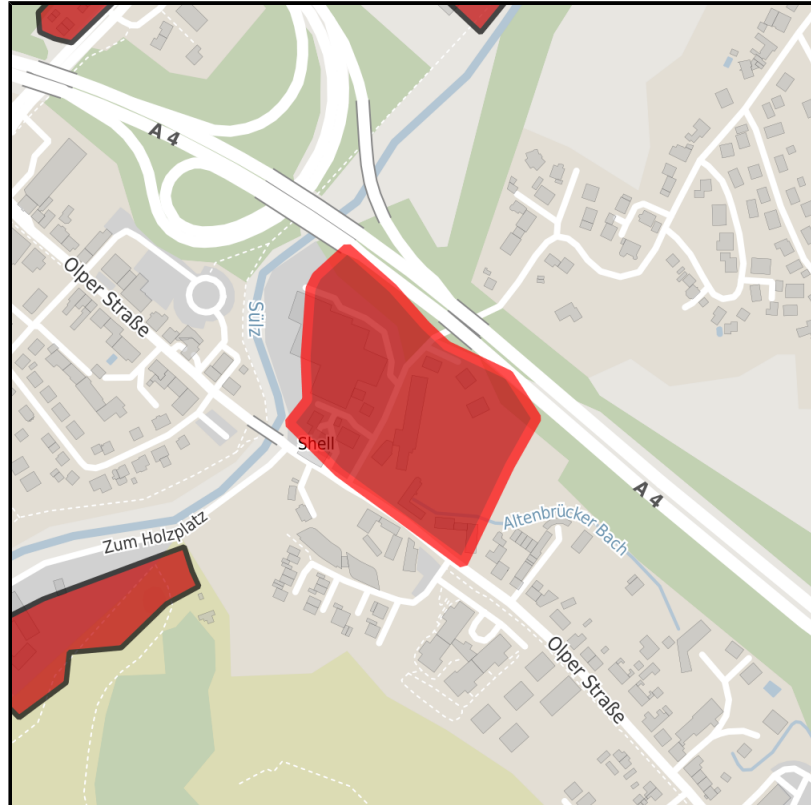

EXPOSÉ

Untereschbach-Altenbrück

Ort: Overath

Regional overview

Municipal overview

Detail view

Details on commercial zone

Total available area	0 m ² (0.0 acres)
Minimum available area	Freely divisible
Information on purchase price	on demand
Area type	GE

Transport infrastructure

Freeway	A4, Anschlussstelle Untereschbach	1 km
Airport	Köln-Bonn	26 km
Port	Köln-Niehl	20 km
Rail freight	Köln-Deutzerfeld	20 km

EXPOSÉ

Untereschbach-Altenbrück

Ort: Overath

Contact person