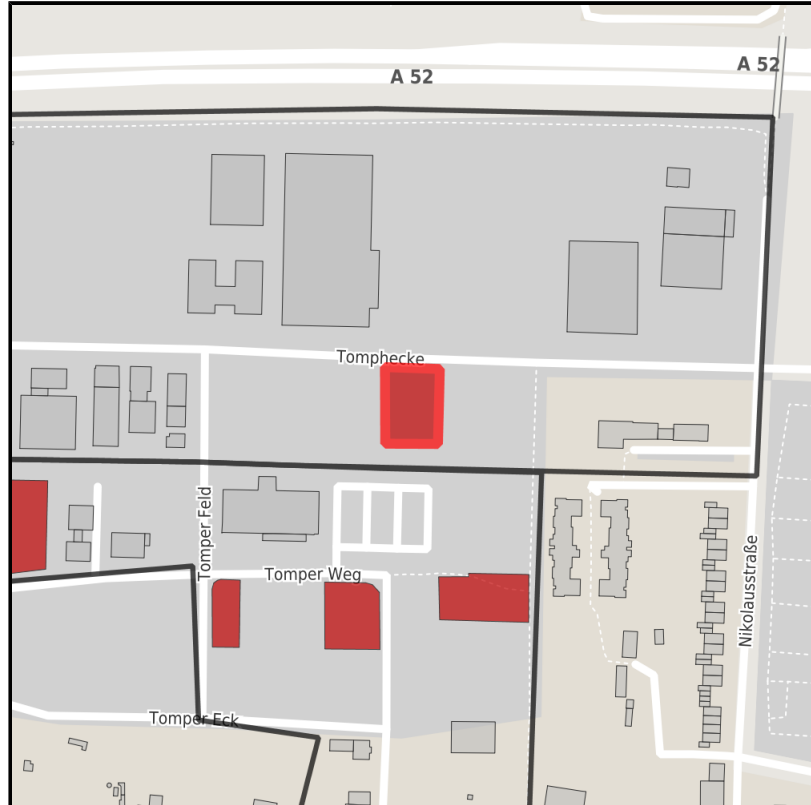

EXPOSÉ

Gewerbegebiet Hardt
Ort: Mönchengladbach

Regional overview

Municipal overview

Detail view

Parcel

Area size	1,351 m ²
Availability	Immediately available area
Divisible	No
24h operation	No

Details on commercial zone

The Mönchengladbach-Hardt commercial zone located directly at the A52 freeway access, off-ramp MG-Hardt, is now available for marketing.

Area type GE

EXPOSÉ

Gewerbegebiet Hardt

Ort: Mönchengladbach

Transport infrastructure