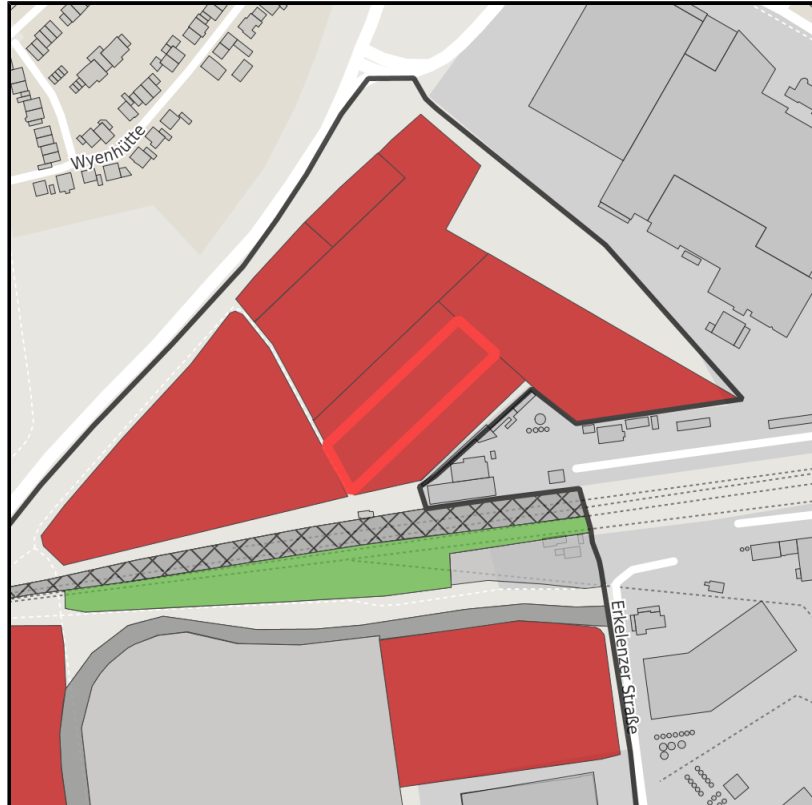

EXPOSÉ

Rheindahlen

Ort: Mönchengladbach

Regional overview

Municipal overview

Detail view

Parcel

Area size	4,266 m ²
Availability	Immediately available area
Divisible	No
24h operation	No

Details on commercial zone

Area type	GI / GE
-----------	---------

EXPOSÉ

Rheindahlen

Ort: Mönchengladbach

Transport infrastructure

Freeway	A61	5 km
Freeway	A46	11.5 km
Freeway	A52	12.3 km
Airport	Mönchengladbach	15 km
Airport	Düsseldorf International	47 km
Rail freight	Mönchengladbach HBF	9.7 km