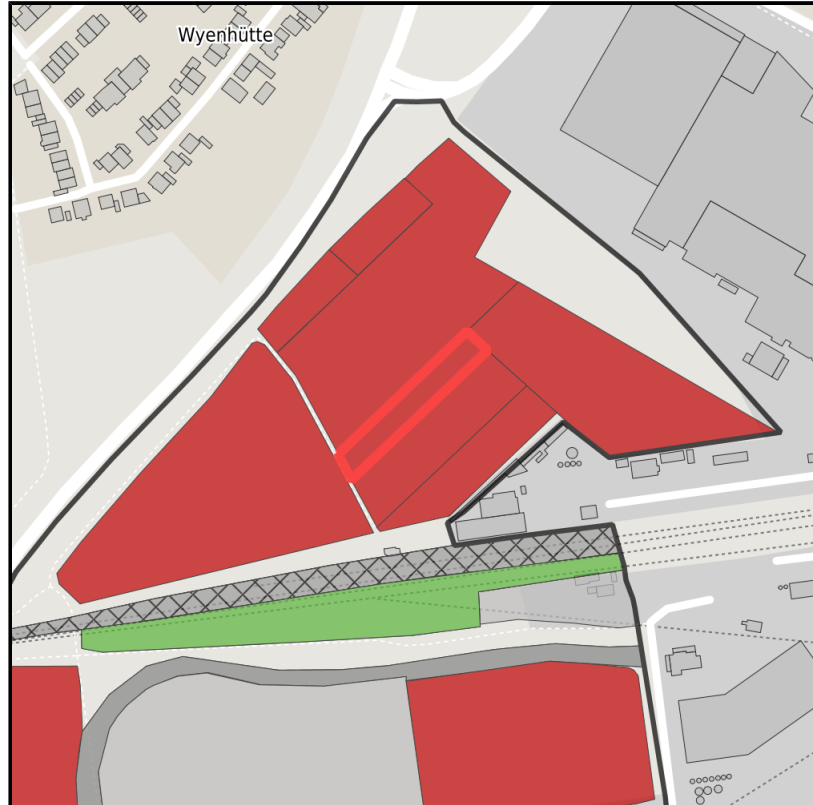

EXPOSÉ

Rheindahlen

Ort: Mönchengladbach

Regional overview

Municipal overview

Detail view

Parcel

Area size	2,164 m ²
Availability	Immediately available area
Divisible	No
24h operation	No

Details on commercial zone

Area type	GE / GI
-----------	---------

EXPOSÉ

Rheindahlen

Ort: Mönchengladbach

Transport infrastructure

Freeway	A61	5 km
Freeway	A46	11.5 km
Freeway	A52	12.3 km
Airport	Mönchengladbach	15 km
Airport	Düsseldorf International	47 km
Rail freight	Mönchengladbach HBF	9.7 km