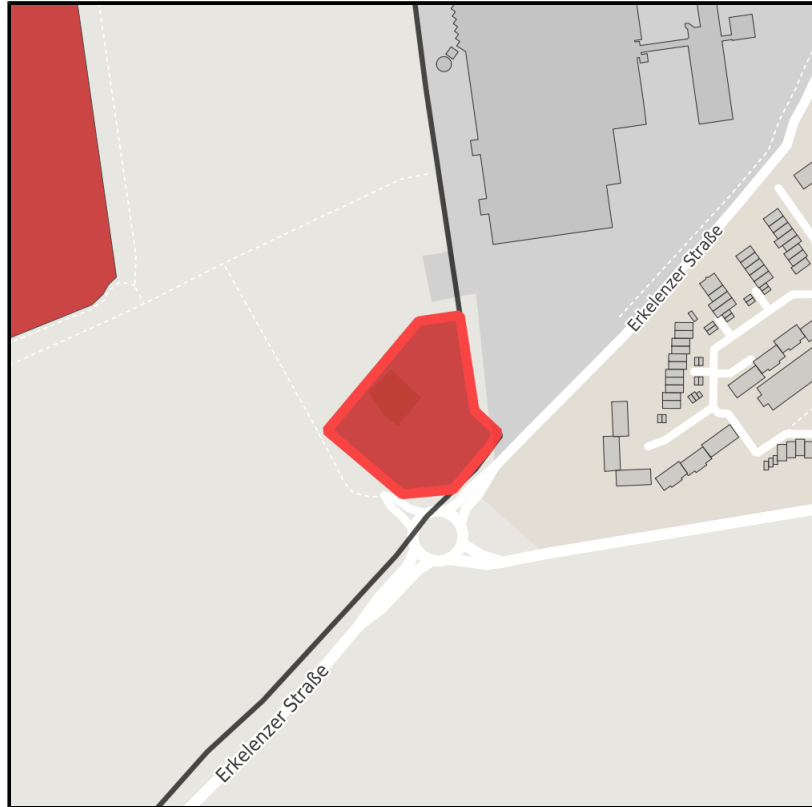

EXPOSÉ

Rheindahlen

Ort: Mönchengladbach

Regional overview

Municipal overview

Detail view

Parcel

Area size	7,900 m ²
Availability	Immediately available area
Divisible	No
24h operation	No

Details on commercial zone

Area type GE / GI

EXPOSÉ

Rheindahlen

Ort: Mönchengladbach

Transport infrastructure

Freeway	A61	5 km
Freeway	A46	11.5 km
Freeway	A52	12.3 km
Airport	Mönchengladbach	15 km
Airport	Düsseldorf International	47 km
Rail freight	Mönchengladbach HBF	9.7 km