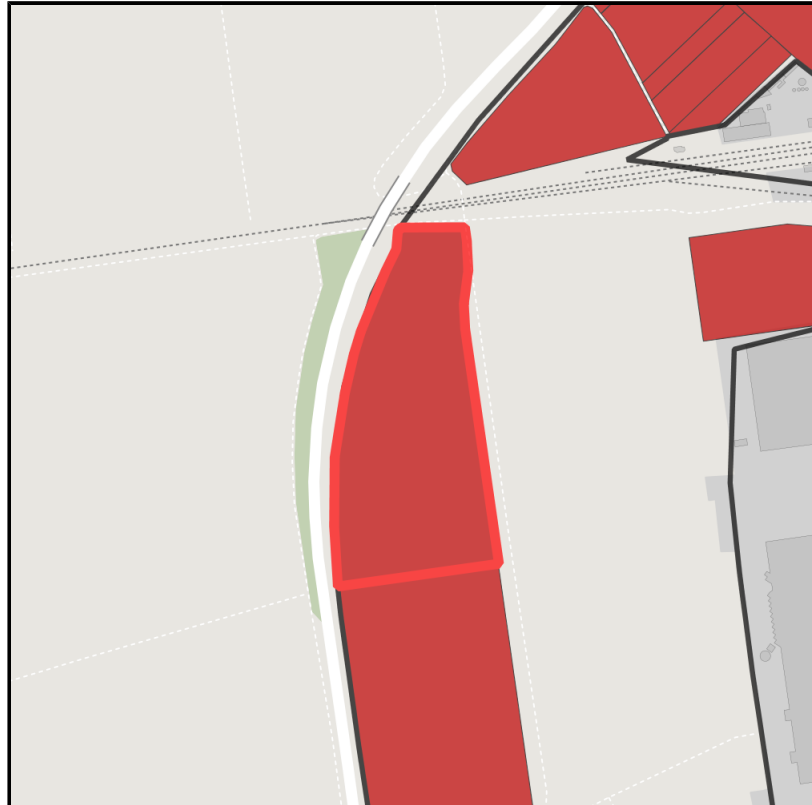

EXPOSÉ

Rheindahlen

Ort: Mönchengladbach

Regional overview

Municipal overview

Detail view

Parcel

Area size	39,000 m ²
Availability	Immediately available area
Divisible	No
24h operation	No

Details on commercial zone

Area type	GI / GE
-----------	---------

EXPOSÉ

Rheindahlen

Ort: Mönchengladbach

Transport infrastructure

Freeway	A61	5 km
Freeway	A46	11.5 km
Freeway	A52	12.3 km
Airport	Mönchengladbach	15 km
Airport	Düsseldorf International	47 km
Rail freight	Mönchengladbach HBF	9.7 km