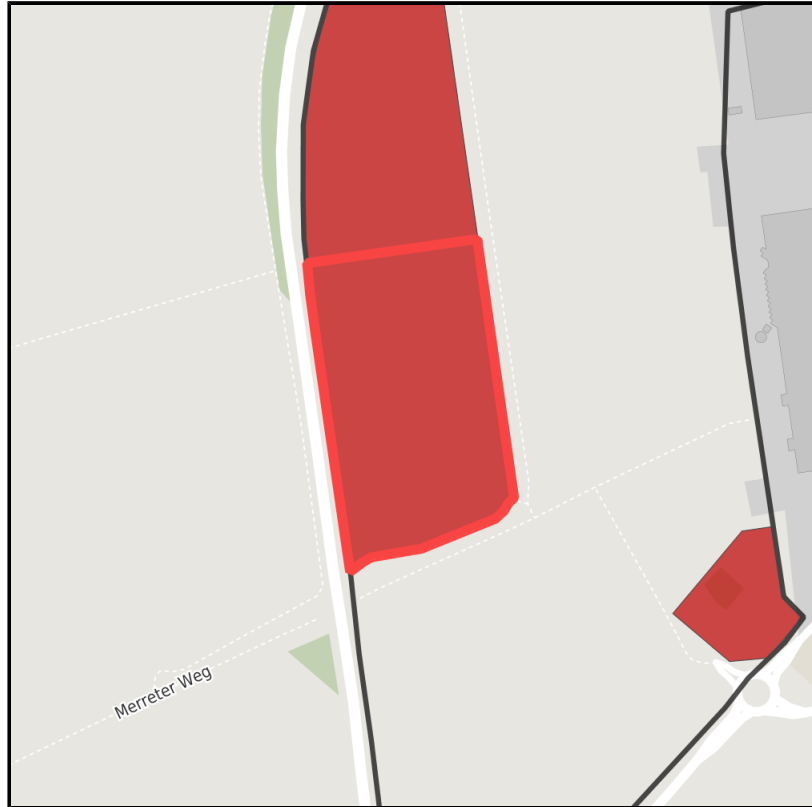

EXPOSÉ

Rheindahlen

Ort: Mönchengladbach

Regional overview

Municipal overview

Detail view

Parcel

Area size	40,000 m ²
Availability	Immediately available area
Divisible	No
24h operation	No

Details on commercial zone

Area type	GE / GI
-----------	---------

EXPOSÉ

Rheindahlen

Ort: Mönchengladbach

Transport infrastructure

Freeway	A61	5 km
Freeway	A46	11.5 km
Freeway	A52	12.3 km
Airport	Mönchengladbach	15 km
Airport	Düsseldorf International	47 km
Rail freight	Mönchengladbach HBF	9.7 km