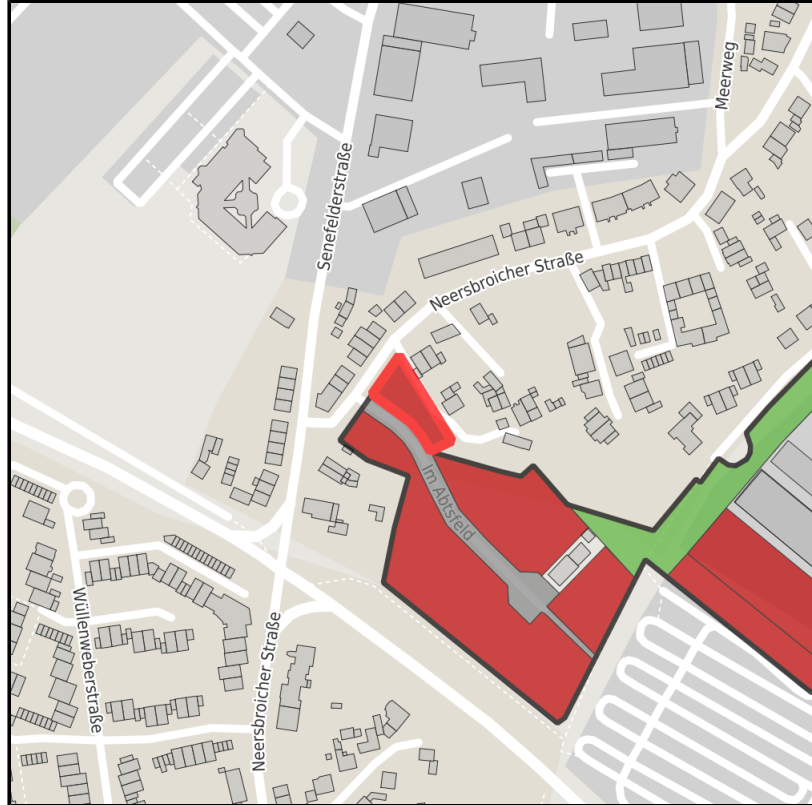

EXPOSÉ

Krefelder Straße

Ort: Mönchengladbach

Regional overview

Municipal overview

Detail view

Parcel

Area size	934 m ²
Availability	Immediately available area
Divisible	No
24h operation	No

EXPOSÉ

Krefelder Straße

Ort: Mönchengladbach

Details on commercial zone

Popular commercial location close to Düsseldorf Mönchengladbach Airport (0.6 km) and International Airport Düsseldorf (approx. 24 km). Direct freeway connection to A44 and A52 freeways. Krefelder Straße near airport