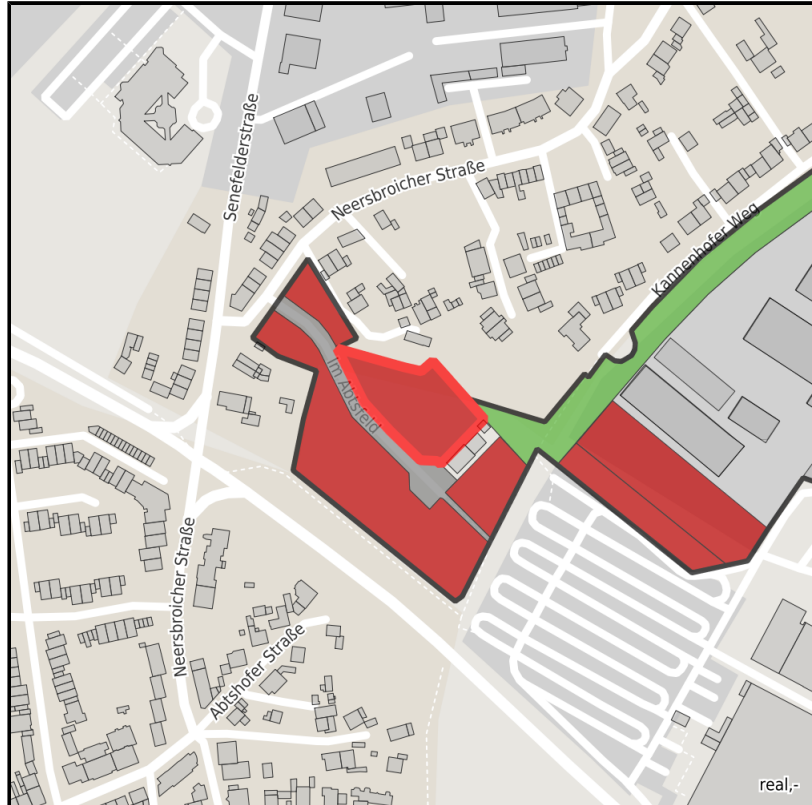

## Krefelder Straße

Ort: Mönchengladbach

Regional overview

Municipal overview

Detail view

### Parcel

Area size	3,391 m <sup>2</sup>
Availability	Immediately available area
Divisible	No
24h operation	No