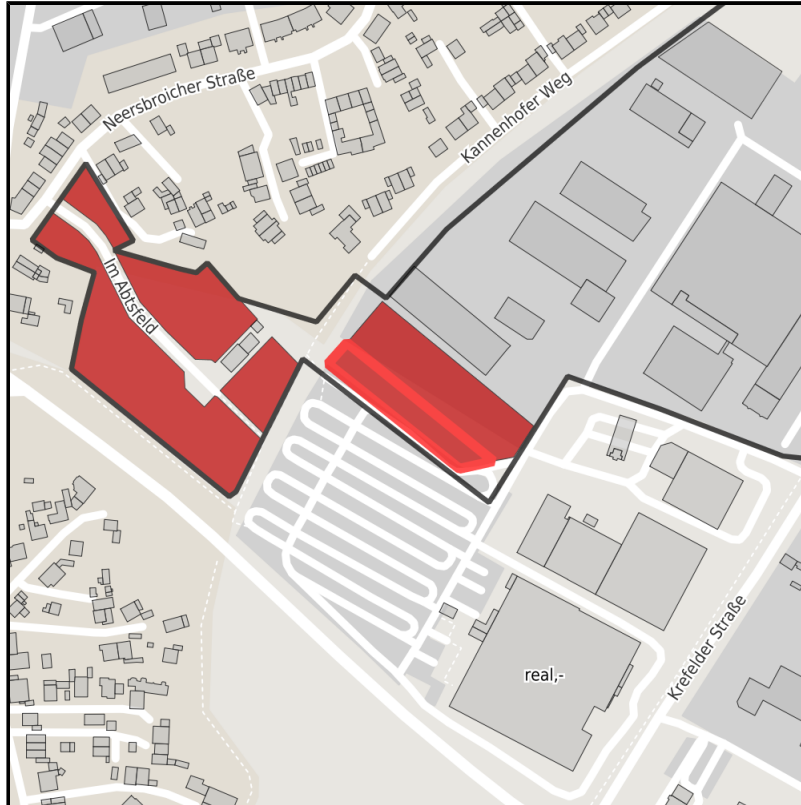

EXPOSÉ

Krefelder Straße

Ort: Mönchengladbach

Regional overview

Municipal overview

Detail view

Parcel

Area size	2,088 m ²
Availability	Immediately available area
Divisible	No
24h operation	No