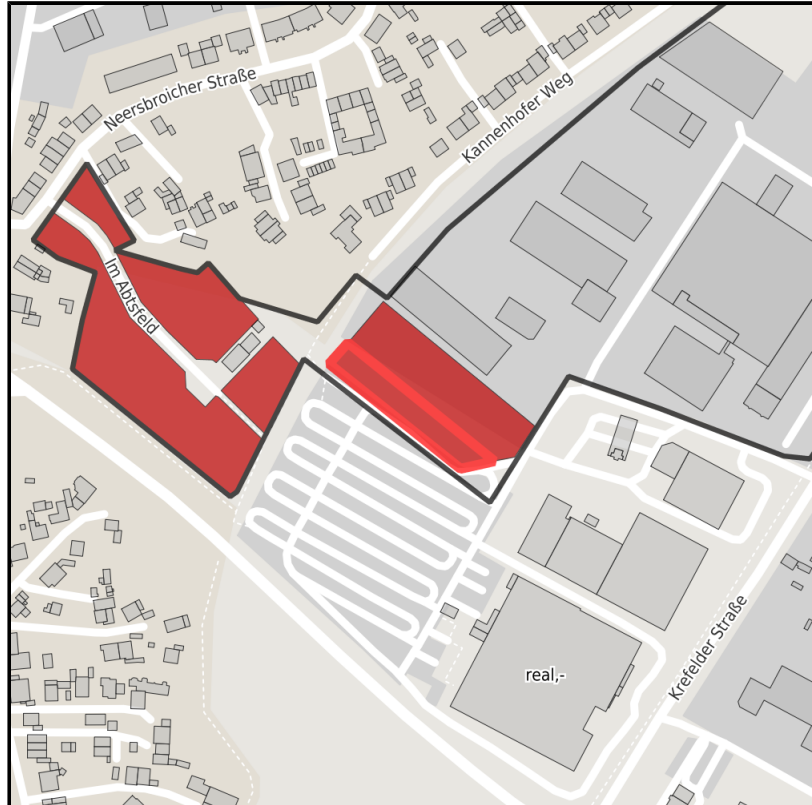

EXPOSÉ

Krefelder Straße

Ort: Mönchengladbach

Regional overview

Municipal overview

Detail view

Parcel

Area size	2,088 m ²
Availability	Immediately available area
Divisible	No
24h operation	No

Details on commercial zone

Popular commercial location close to Düsseldorf Mönchengladbach Airport (0.6 km) and International Airport Düsseldorf (approx. 24 km). Direct freeway connection to A44 and A52 freeways. Krefelder Straße near airport

Area type GE / MI

EXPOSÉ

Krefelder Straße

Ort: Mönchengladbach

Transport infrastructure

Freeway	A 44	1 km
Freeway	A 52	2 km
Airport	Düsseldorf-Mönchengladbach	1 km
Airport	Düsseldorf International	27 km
Rail freight	Hauptbahnhof Mönchengladbach	3 km