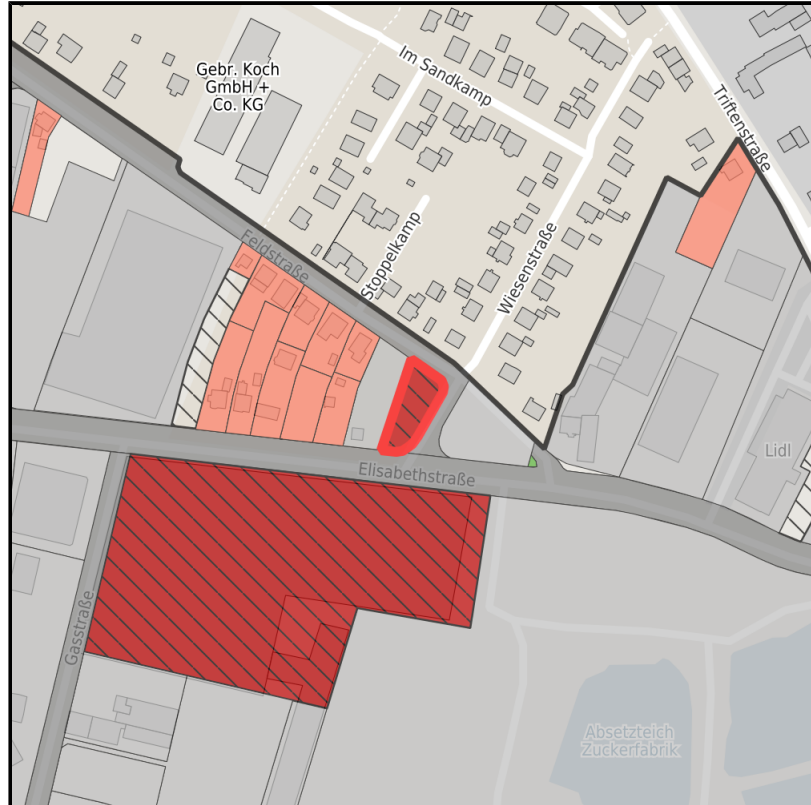

EXPOSÉ

Elisabethstraße

Ort: Lage

Regional overview

Municipal overview

Detail view

Parcel

Area size	943 m ²
Availability	Immediately available area
Divisible	No
24h operation	No

Details on commercial zone

Area type	GI / MI / GE
-----------	--------------

Transport infrastructure

Freeway	A2	16 km
Freeway	A33	200 km
Airport	Paderborn-Lippstadt	54 km
Port	Industriehafen Minden	50 km

EXPOSÉ

Elisabethstraße

Ort: Lage

Information about Lage

<http://www.lage.de>

Contact person

Jörg Moje

Stadt Lage