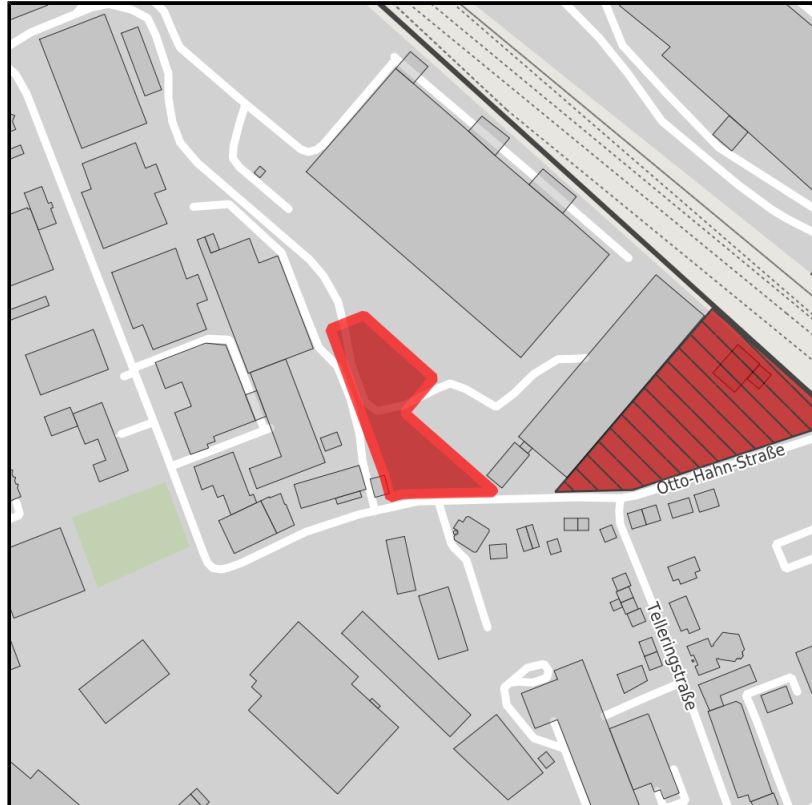

EXPOSÉ

Hilden-West, Otto-Hahn-Straße

Ort: Hilden

Regional overview

Municipal overview

Detail view

Parcel

Area size	5,365 m ²
Availability	Immediately available area
Divisible	No
24h operation	No

Details on commercial zone

Business park Hilden West

Information on purchase price

Negotiable (private owner)

Area type

G1

EXPOSÉ

Hilden-West, Otto-Hahn-Straße