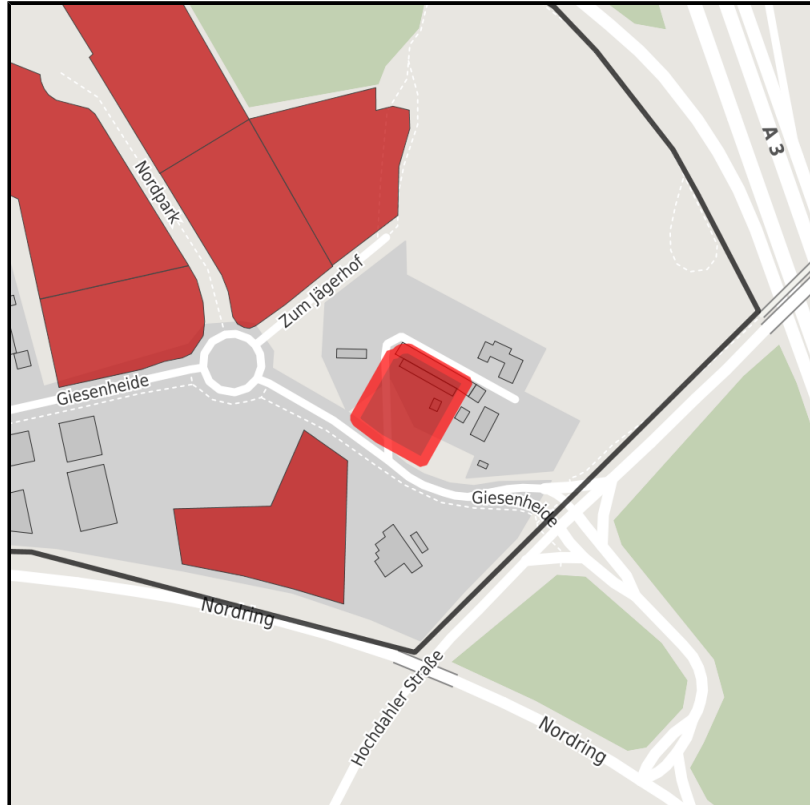

### Kreuz Hilden

Ort: Hilden

Regional overview

Municipal overview

Detail view

## Parcel

Area size	2,693 m <sup>2</sup>
Price comment	on request
Availability	Immediately available area
Divisible	No
24h operation	No

## EXPOSÉ

**Kreuz Hilden**

**Ort: Hilden**