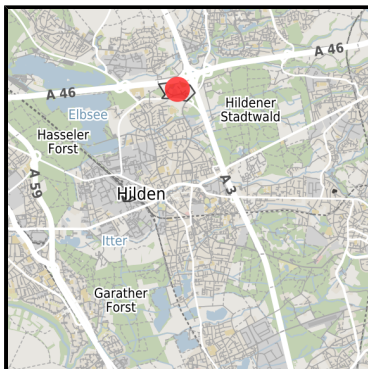

EXPOSÉ

Kreuz Hilden, Giesenheide/Nordpark

Ort: Hilden

Regional overview

Municipal overview

Detail view

Parcel

Area size	12,881 m ²
Price comment	on request
Availability	Immediately available area
Divisible	No
24h operation	No

Details on commercial zone

Information on purchase price	on request
Area type	GE

EXPOSÉ

Kreuz Hilden, Giesenheide/Nordpark

Ort: Hilden

Transport infrastructure

Freeway	A 3	0.5 km
Port	Düsseldorf	17 km
Rail freight	Hilden	5 km