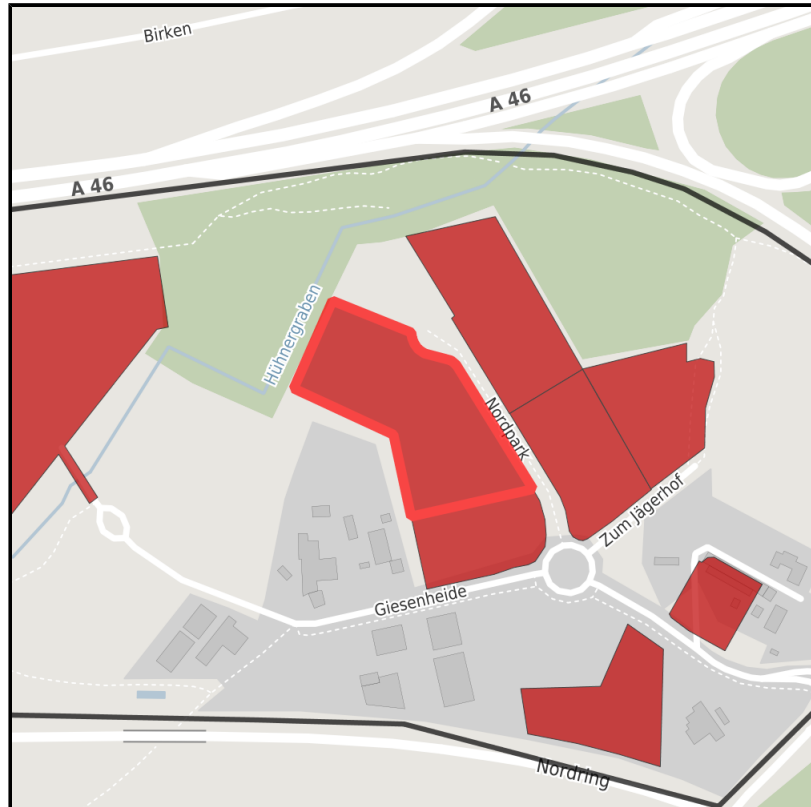

EXPOSÉ

Kreuz Hilden, Giesenheide/Nordpark

Ort: Hilden

Regional overview

Municipal overview

Detail view

Parcel

Area size	12,881 m ²
Price comment	on request
Availability	Immediately available area
Divisible	No
24h operation	No

Details on commercial zone

Information on purchase price	on request
Area type	GE

EXPOSÉ

Kreuz Hilden, Giesenheide/Nordpark

Ort: Hilden

Transport infrastructure

Freeway	A 3	0.5 km
Port	Düsseldorf	17 km
Rail freight	Hilden	5 km