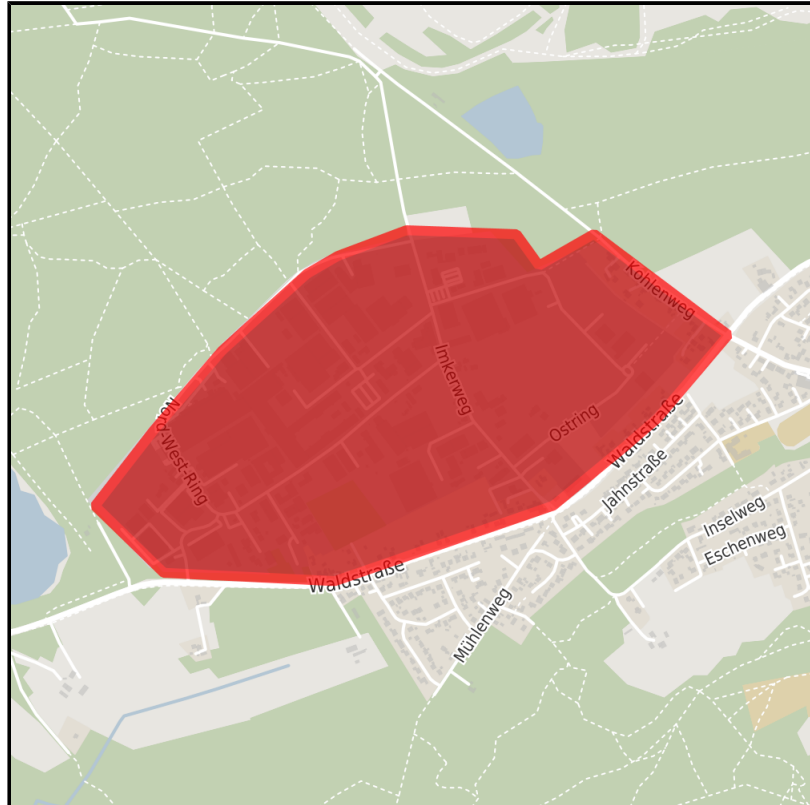

EXPOSÉ

Industrie- und Gewerbegebiet Augustdorf

Ort: Augustdorf

www.germansite.de

Regional overview

Municipal overview

Detail view

Details on commercial zone

Total available area	113,000 m ² (27.9 acres)
Minimum available area	Freely divisible
Area type	GI / GE

Transport infrastructure

Freeway	A33	8 km
Airport	Paderborn	41 km
Port	Minden	68 km
Rail freight	Bielefeld	29 km
Rail freight	Gütersloh	30 km