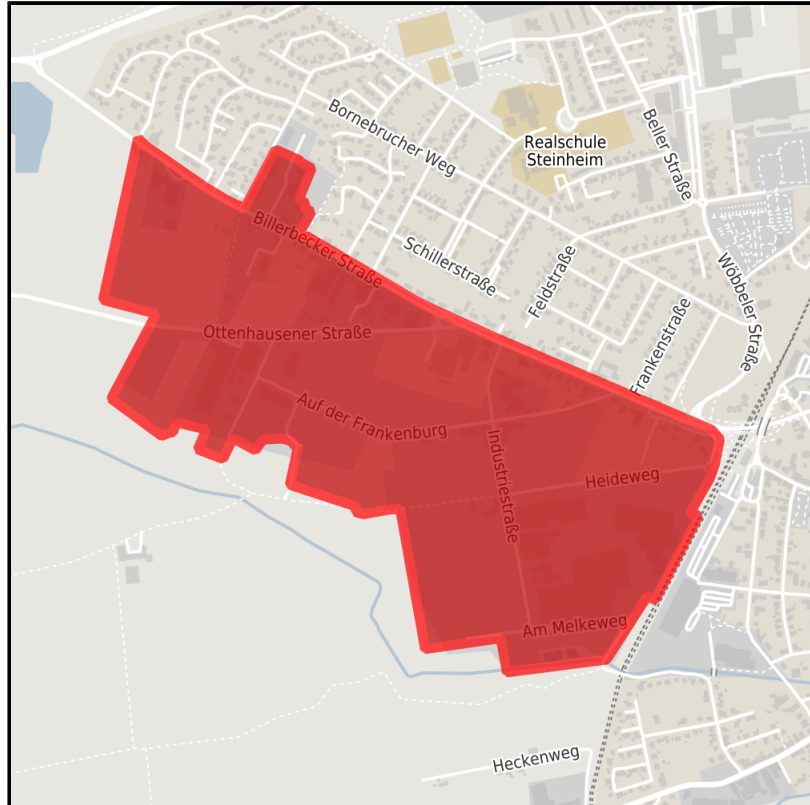

### Gewerbegebiet Heideweg

Ort: Steinheim

Regional overview

Municipal overview

Detail view

### Details on commercial zone

Located industries: Handicraft, Vehicles, Furniture, Lightning, Trade

Total available area	90,000 m <sup>2</sup> (22.2 acres)
Minimum available area	5,000 m <sup>2</sup> (1.2 acres)
Price	15.00 € / m <sup>2</sup>
Area type	GE

## EXPOSÉ

**Gewerbegebiet Heideweg**

**Ort: Steinheim**