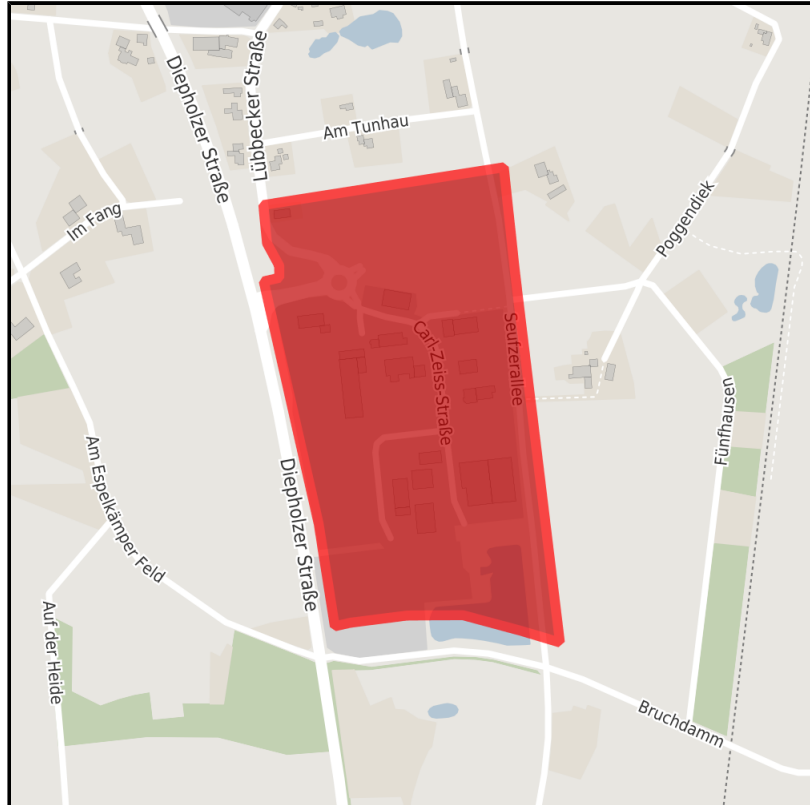

EXPOSÉ

Rahden-Süd

Ort: Rahden

Regional overview

Municipal overview

Detail view

Details on commercial zone

Total available area	84,000 m ² (20.8 acres)
Minimum available area	Freely divisible
Price	16.50 € / m ²
Area type	GE

Transport infrastructure

Freeway	A30	26 km
Freeway	A2	41 km
Airport	Bremen	87 km
Airport	Münster	105 km
Port	Hille	16 km
Port	Minden	32 km
Rail freight	Bielefeld	51 km

EXPOSÉ

Rahden-Süd

Ort: Rahden

Information about Rahden