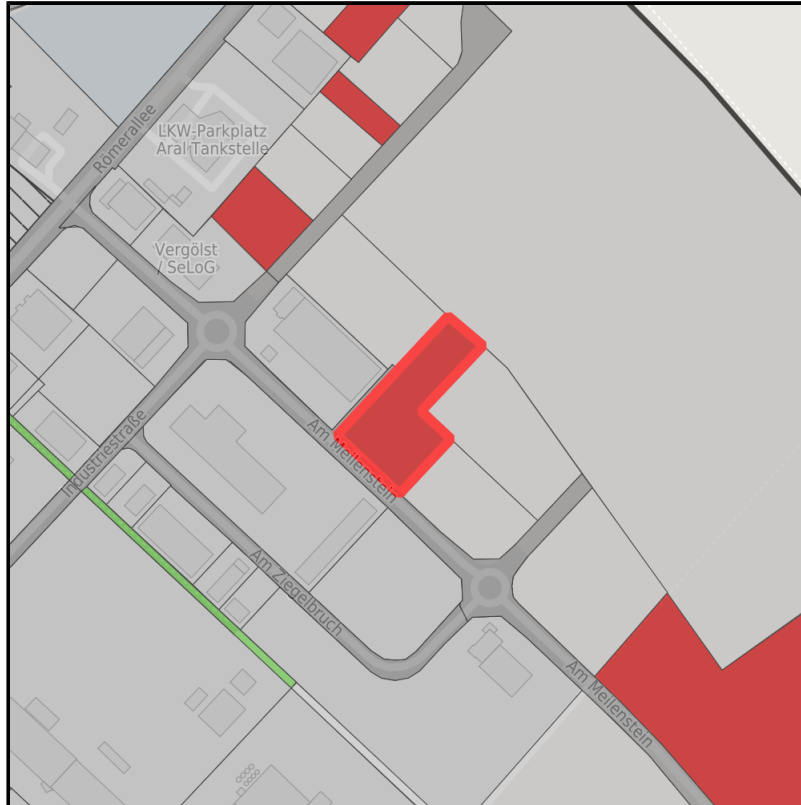

Gewerbe- und Industriegebiet "An der Römerallee"

Ort: Zülpich

www.germansite.de

Regional overview

Municipal overview

Detail view

Parcel

Area size	4,622 m ²
Availability	Immediately available area
Area designation	Industrial area
Divisible	Yes
24h operation	No

EXPOSÉ

Gewerbe- und Industriegebiet "An der Römerallee"

Ort: Zülpich

www.germansite.de

Details on commercial zone

The Roman Town Zülpich ... Your key to success!

The commercial zone "An der Römerallee" has already profited from its optimum location for several years. Situated centrally between the three cities of Cologne, Bonn, and Aachen it has excellent transport connections. However, the existing infrastructure at the location, particularly in terms of education, culture and leisure, have been decisive in attracting more than 80 enterprises, some of them well-known. The spaces still available are offered by the town of Zülpich at fair market terms and can be tailored to the company's needs.

Gewerbegebiet "An der Römerallee"

Transport infrastructure

Freeway	A1	8.3 km
Freeway	A553	21.2 km
Airport	Köln-Bonn	54.9 km
Airport	Maastrich-Aachen	92.2 km
Port	Am Godorfer Köln	39.2 km
Port	Köln Niehl	53.9 km

EXPOSÉ

Gewerbe- und Industriegebiet "An der Römerallee"

Ort: Zülpich

Information about Zülpich

20,000 inhabitants live in Zülpich located in the middle of the triangle Cologne-Bonn-Aachen. Advantageous transport infrastructure and a beautiful landscape distinguish Zülpich from other business locations. The history of Zülpich goes back to Latin times: Early advantage of location by the important junction Tolbiacum and recreation thermae. Today Zülpich is an idyllic small town combining peaceful atmosphere of ancient times with the comfort of modern lifestyle.