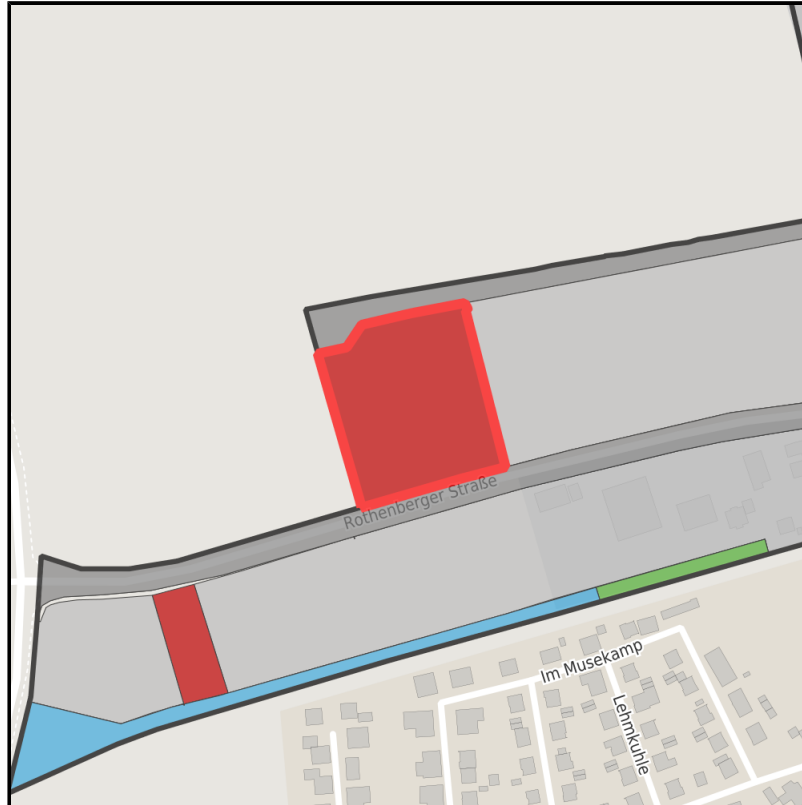

EXPOSÉ

Gewerbegebiet Wettringen

Ort: Wettringen

Regional overview

Municipal overview

Detail view

Parcel

Area size	12,200 m ²
Price	22.00 €/m ²
Availability	Immediately available area
Area designation	Commercial zone
Divisible	Yes
24h operation	No

Details on commercial zone

Gewerbegebiet Wettringen

The development plan guarantees the investors most extensive design freedom.

Industrial tax multiplier

375.00 %

Area type

GI / MI / GE

Links

<https://muensterland.blis-online.eu>

Industriegebiet 170828 (18).JPG

Industriegebiet 170828 (17).JPG

Transport infrastructure

Freeway	A 31	12 km
Freeway	A 30	15 km
Airport	Münster/Osnabrück	25 km
Port	Kanalhafen Rheine	30 km
Rail freight	Rheine	12 km