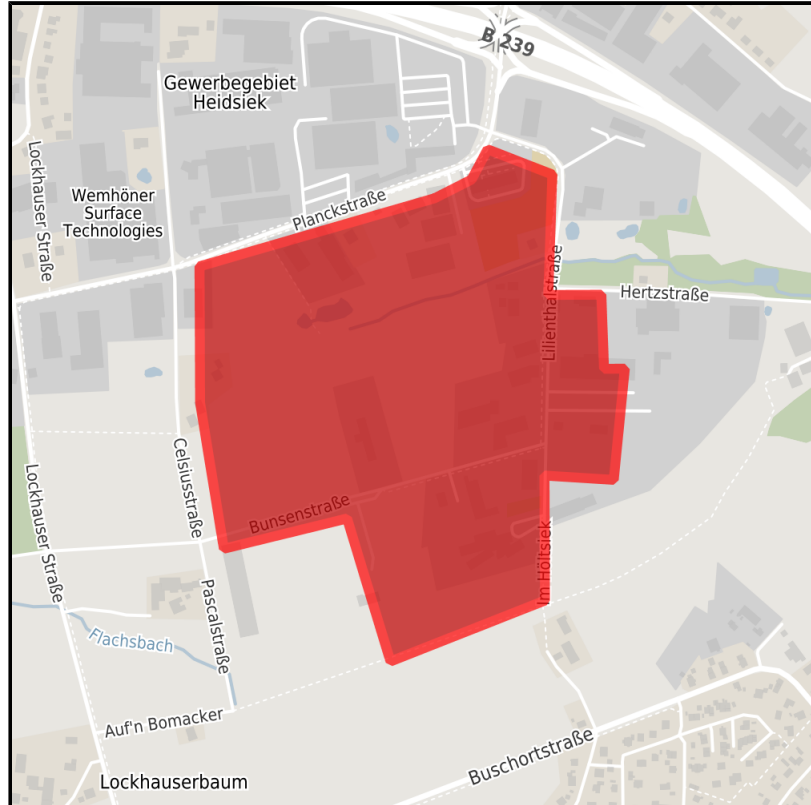

EXPOSÉ

Heidsiek

Ort: Herford

Regional overview

Municipal overview

Detail view

Details on commercial zone

Total available area	90,000 m ² (22.2 acres)
Minimum available area	3,000 m ² (0.7 acres)
Price	55.00 € / m ²
Area type	GE

Transport infrastructure

Freeway	A2	1 km
Airport	Paderborn	65 km
Airport	Münster	90 km
Port	Minden	40 km
Rail freight	Bielefeld	9 km

EXPOSÉ

Heidsiek

Ort: Herford

Information about Herford

<http://www.herford.de>