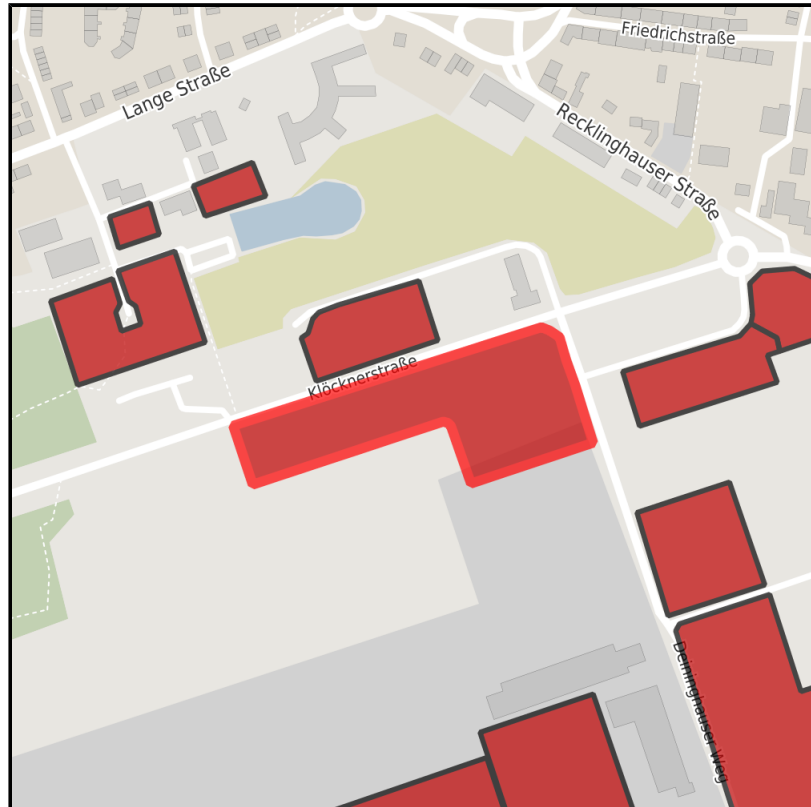

EXPOSÉ

Mittelstandspark Ost Teil 2 Fläche B

Ort: Castrop-Rauxel

www.germansite.de

Regional overview

Municipal overview

Detail view

Details on commercial zone

Total available area	19,000 m ² (4.7 acres)
Minimum available area	5,000 m ² (1.2 acres)
Availability	sofort
Area type	GE

Transport infrastructure

Freeway	A 42	2.5 km
Airport	Dortmund	21 km

EXPOSÉ

Mittelstandspark Ost Teil 2 Fläche B