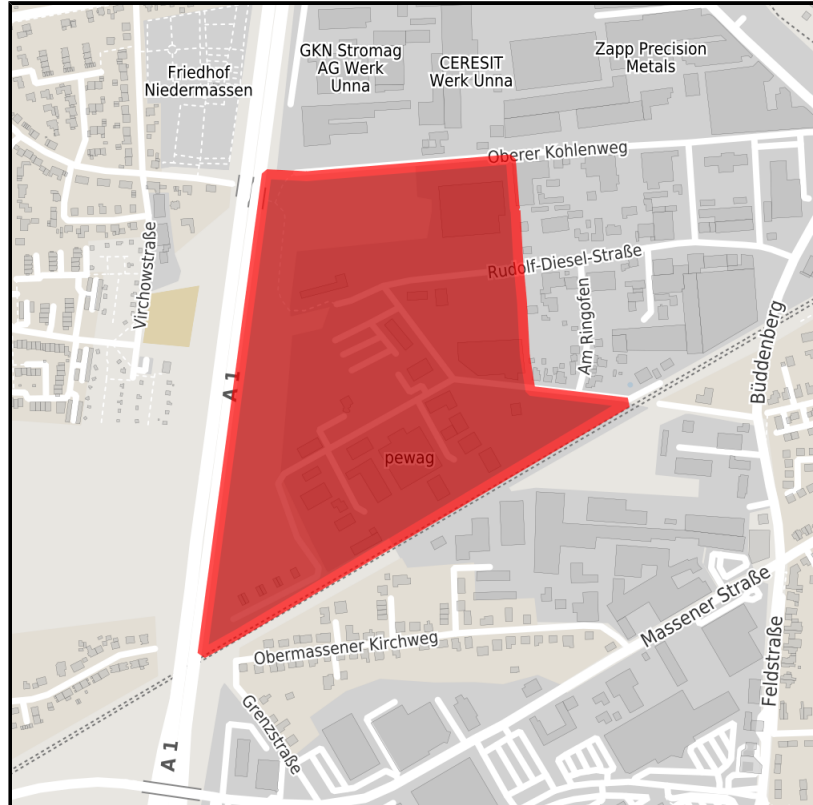

EXPOSÉ

Gewerbegebiet Büddenberg

Ort: Unna

Regional overview

Municipal overview

Detail view

Details on commercial zone

Total available area	3,000 m ² (0.7 acres)
Minimum available area	1,500 m ² (0.4 acres)
Availability	sofort
Area type	GE

Transport infrastructure

Freeway	A 1	2.5 km
Airport	Dortmund-Wickede	5 km

EXPOSÉ

Gewerbegebiet Büddenberg

Ort: Unna

GERMAN.SITE
SITES AND REAL ESTATE

www.germansite.de

Contact person