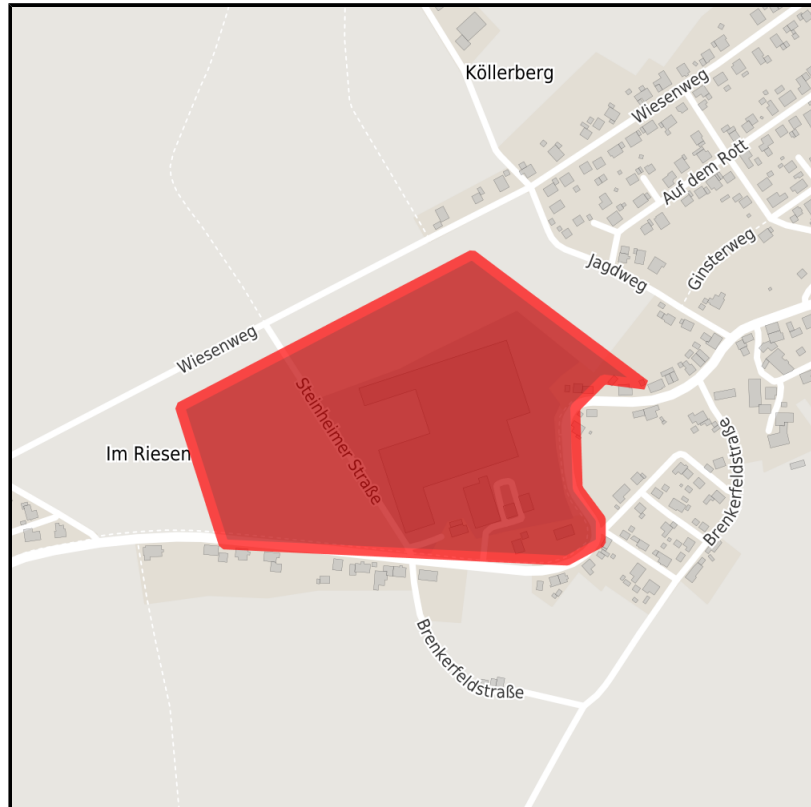

EXPOSÉ

Gewerbegebiet Lothe

Ort: Schieder-Schwalenberg

Regional overview

Municipal overview

Detail view

Details on commercial zone

Total available area	30,000 m ² (7.4 acres)
Minimum available area	Freely divisible
Price	12.00 € / m ²
Area type	GE

Transport infrastructure

Freeway	A33	44 km
Freeway	A2	48 km
Airport	Paderborn	62 km
Airport	Hannover	106 km
Port	Minden	68 km
Rail freight	Gütersloh	69 km

EXPOSÉ

Gewerbegebiet Lothe

Ort: Schieder-Schwalenberg