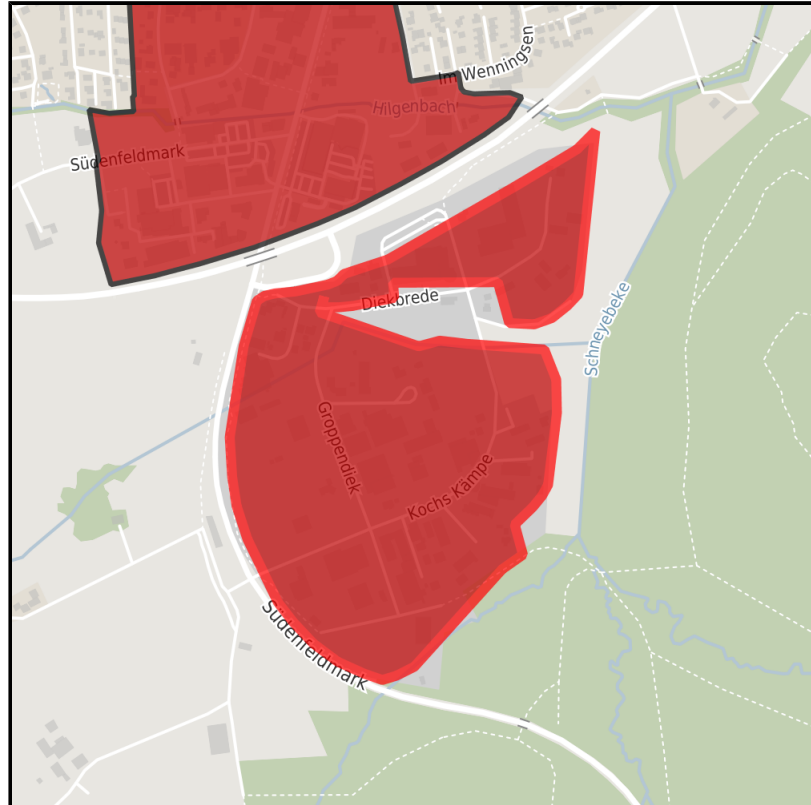

EXPOSÉ

Gewerbegebiet Süd I, Diekbrede

Ort: Bad Driburg

www.germansite.de

Regional overview

Municipal overview

Detail view

Details on commercial zone

Total available area	29,664 m ² (7.3 acres)
Minimum available area	29,664 m ² (7.3 acres)
Price	14.83 € / m ²
Area type	GE

Transport infrastructure

Freeway	A33	25 km
Freeway	A44	28 km
Airport	Paderborn	40 km
Port	Minden	112 km
Rail freight	Gütersloh	69 km
Rail freight	Bielefeld	75 km