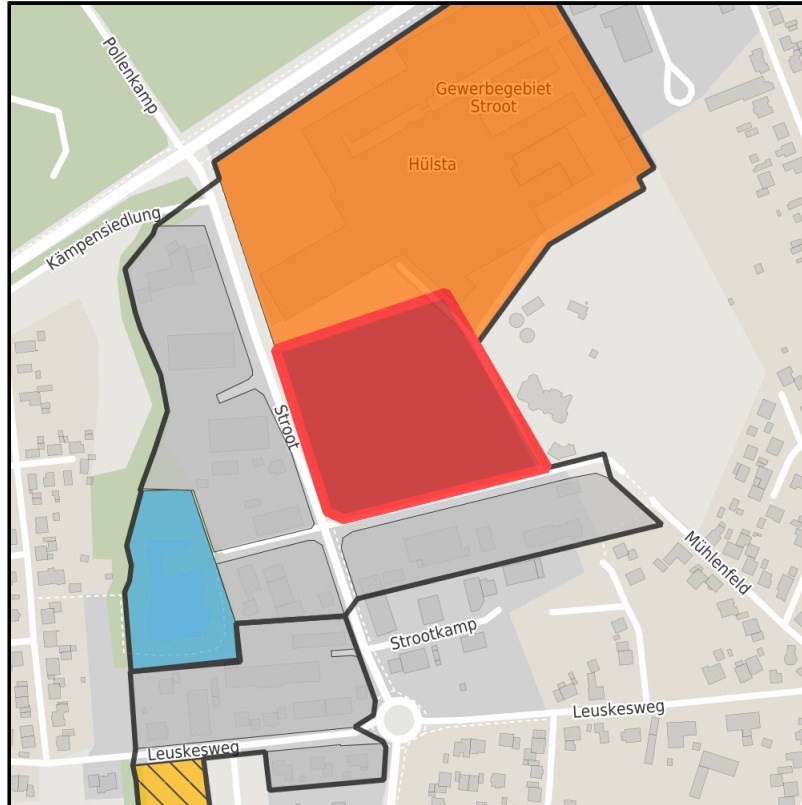

EXPOSÉ

Stroot

Ort: Heek

Regional overview

Municipal overview

Detail view

Parcel

Area size	23,000 m ²
Availability	Immediately available area
Area designation	Commercial zone
Divisible	No
24h operation	No

Details on commercial zone

Industrial tax multiplier	417.00 %
Area type	GE

Links

<https://muensterland.blis-online.eu>

EXPOSÉ

Stroot

Ort: Heek

Transport infrastructure