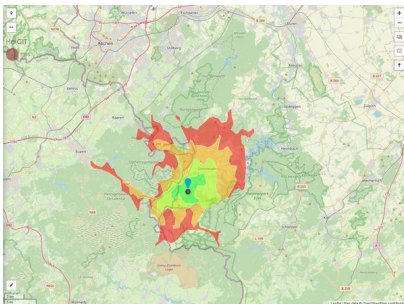

### Gewerbegebiet Imgenbroich - Erweiterung Nord-West

Ort: Monschau

[www.germansite.de](http://www.germansite.de)

### Details on commercial zone

The new 14-hectare industrial estate is located in the Monschau district of Imgenbroich, which is increasingly developing into a shopping address in the Eifel. This strong business location can be easily reached via the B258/B399, the A44 (exit: Aachen-Lichtenbusch), A1 (exit: Euskirchen-Wisskirchen) and the Eupen/Belgium freeway junction.

### Links

<https://www.gistra.de>

Erreichbarkeit in 20 Minuten: 35.000  
Einwohner