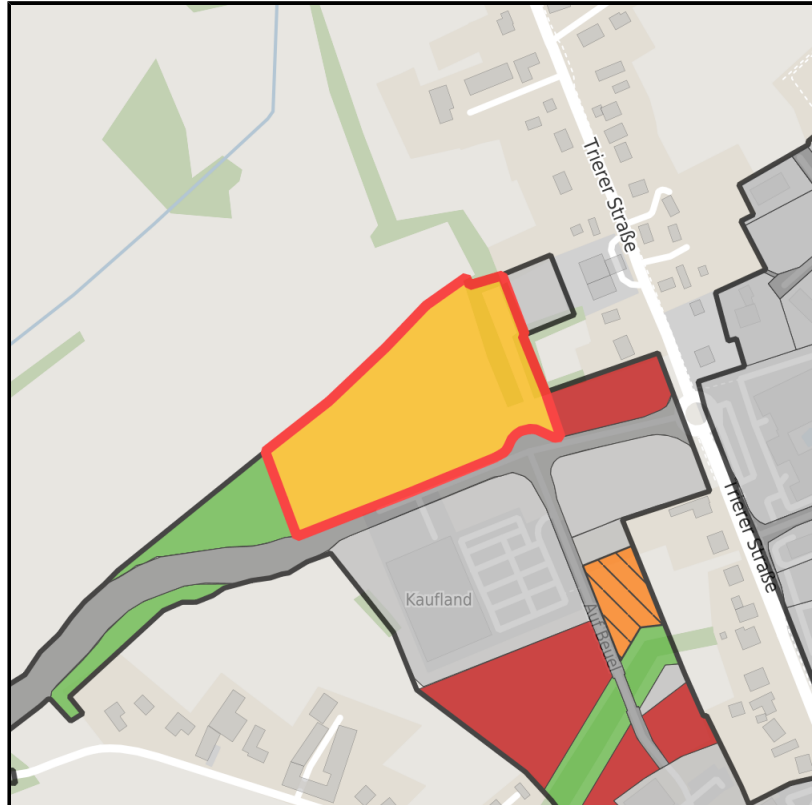

### Gewerbegebiet Imgenbroich - Erweiterung Nord-West

Ort: Monschau

[www.germansite.de](http://www.germansite.de)

Regional overview

Municipal overview

Detail view

### Details on commercial zone

The new 14-hectare industrial estate is located in the Monschau district of Imgenbroich, which is increasingly developing into a shopping address in the Eifel. This strong business location can be easily reached via the B258/B399, the A44 (exit: Aachen-Lichtenbusch), A1 (exit: Euskirchen-Wisskirchen) and the Eupen/Belgium freeway junction.