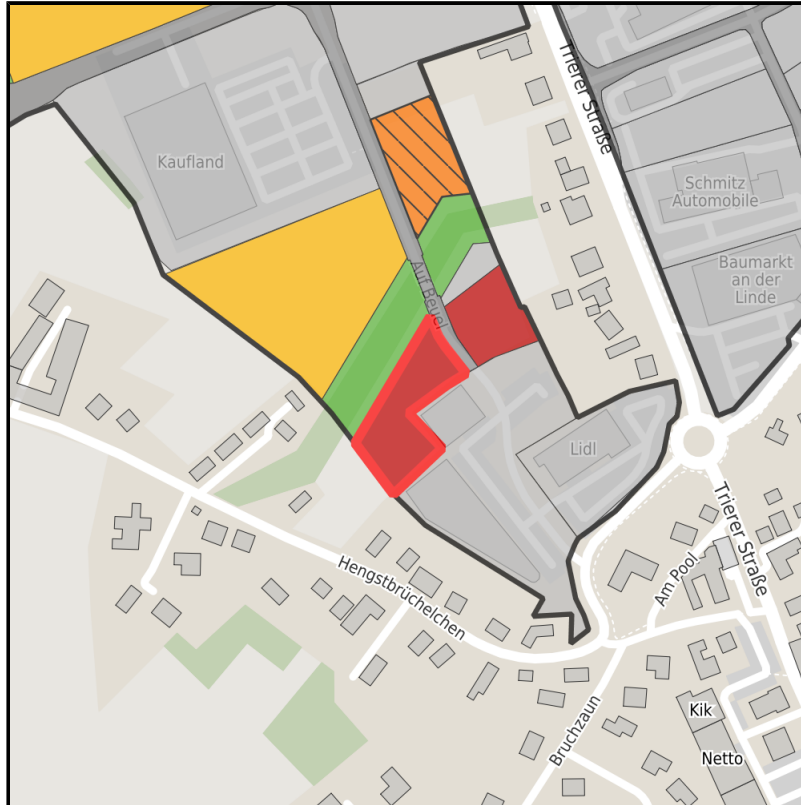

### Gewerbegebiet Imgenbroich - Erweiterung Nord-West

Ort: Monschau

[www.germansite.de](http://www.germansite.de)

Regional overview

Municipal overview

Detail view

### Parcel

Area size	3,565 m <sup>2</sup>
Availability	Immediately available area
Area designation	Commercial zone
Divisible	Yes
24h operation	No

**Gewerbegebiet Imgenbroich - Erweiterung Nord-West****Ort: Monschau**

www.germansite.de

**Details on commercial zone**

The new 14-hectare industrial estate is located in the Monschau district of Imgenbroich, which is increasingly developing into a shopping address in the Eifel. This strong business location can be easily reached via the B258/B399, the A44 (exit: Aachen-Lichtenbusch), A1 (exit: Euskirchen-Wisskirchen) and the Eupen/Belgium freeway junction.

Industrial tax multiplier	407.00 %
Area type	GE

**Links**<https://www.gistra.de>

Erreichbarkeit in 20 Minuten: 35.000  
Einwohner

**Transport infrastructure**

Freeway	A3	23.8 km
Airport	Liege	67 km
Airport	Maastricht-Aachen	74.1 km
Port	Liège (B)	54.4 km
Port	Binnenhavenweg Stein (NL)	69.8 km