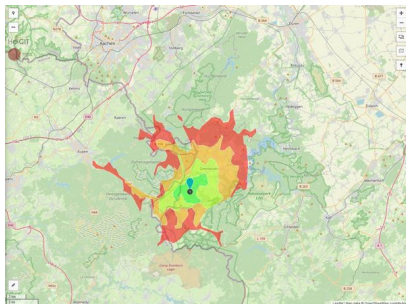

### Gewerbegebiet Imgenbroich - Erweiterung Nord-West

Ort: Monschau

[www.germansite.de](http://www.germansite.de)

Regional overview

Municipal overview

Detail view

### Parcel

Area size	3,565 m <sup>2</sup>
Availability	Immediately available area
Area designation	Commercial zone
Divisible	Yes
24h operation	No

**Gewerbegebiet Imgenbroich - Erweiterung Nord-West****Ort: Monschau**

www.germansite.de

**Details on commercial zone**

The new 14-hectare industrial estate is located in the Monschau district of Imgenbroich, which is increasingly developing into a shopping address in the Eifel. This strong business location can be easily reached via the B258/B399, the A44 (exit: Aachen-Lichtenbusch), A1 (exit: Euskirchen-Wisskirchen) and the Eupen/Belgium freeway junction.

Industrial tax multiplier	407.00 %
Area type	GE

**Links**<https://www.gistra.de>

Erreichbarkeit in 20 Minuten: 35.000  
Einwohner

**Transport infrastructure**

Freeway	A3	23.8 km
Airport	Liege	67 km
Airport	Maastricht-Aachen	74.1 km
Port	Liège (B)	54.4 km
Port	Binnenhavenweg Stein (NL)	69.8 km