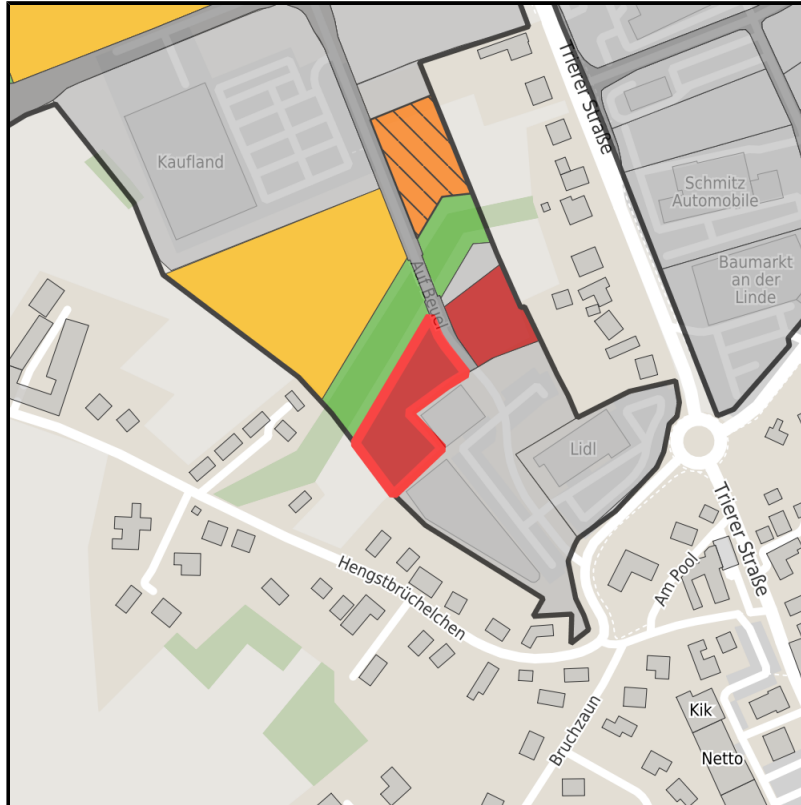

EXPOSÉ

Gewerbegebiet Imgenbroich - Erweiterung Nord-West

Ort: Monschau

www.germansite.de

Regional overview

Municipal overview

Detail view

Parcel

| | |
|------------------|----------------------------|
| Area size | 3,565 m ² |
| Availability | Immediately available area |
| Area designation | Commercial zone |
| Divisible | Yes |
| 24h operation | No |

Gewerbegebiet Imgenbroich - Erweiterung Nord-West**Ort: Monschau**

www.germansite.de

Details on commercial zone

The new 14-hectare industrial estate is located in the Monschau district of Imgenbroich, which is increasingly developing into a shopping address in the Eifel. This strong business location can be easily reached via the B258/B399, the A44 (exit: Aachen-Lichtenbusch), A1 (exit: Euskirchen-Wisskirchen) and the Eupen/Belgium freeway junction.

| | |
|---------------------------|----------|
| Industrial tax multiplier | 407.00 % |
| Area type | GE |

Links<https://www.gistra.de>

Erreichbarkeit in 20 Minuten: 35.000
Einwohner

Transport infrastructure