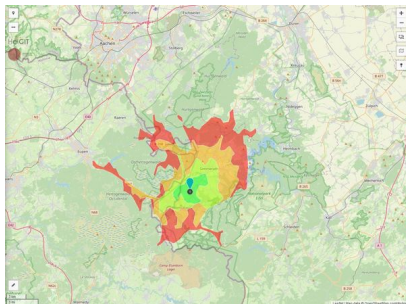

EXPOSÉ

Gewerbegebiet Imgenbroich - Erweiterung Nord-West

Ort: Monschau

www.germansite.de

Regional overview

Municipal overview

Detail view

Parcel

| | |
|------------------|----------------------------|
| Area size | 3,565 m ² |
| Availability | Immediately available area |
| Area designation | Commercial zone |
| Divisible | Yes |
| 24h operation | No |

Gewerbegebiet Imgenbroich - Erweiterung Nord-West**Ort: Monschau**

www.germansite.de

Details on commercial zone

The new 14-hectare industrial estate is located in the Monschau district of Imgenbroich, which is increasingly developing into a shopping address in the Eifel. This strong business location can be easily reached via the B258/B399, the A44 (exit: Aachen-Lichtenbusch), A1 (exit: Euskirchen-Wisskirchen) and the Eupen/Belgium freeway junction.

| | |
|---------------------------|----------|
| Industrial tax multiplier | 407.00 % |
| Area type | GE |

Links<https://www.gistra.de>

Erreichbarkeit in 20 Minuten: 35.000
Einwohner

Transport infrastructure