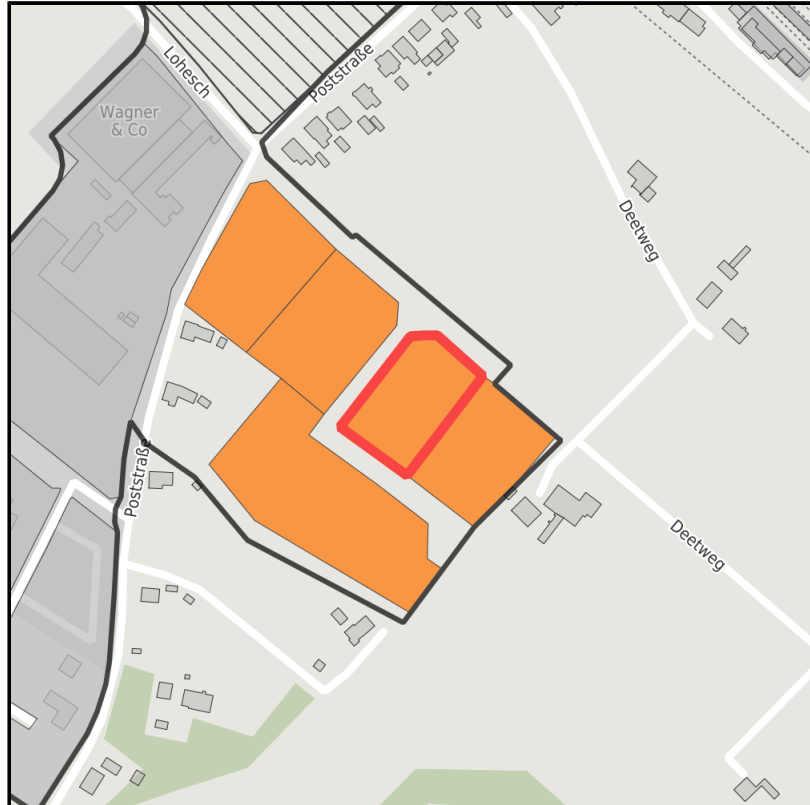

EXPOSÉ

Gewerbegebiet Lohesch

Ort: Lengerich

Regional overview

Municipal overview

Detail view

Parcel

Area size	3,975 m ²
Price	34.50 €/m ²
Availability	Available area within short term (< 2 years)
Divisible	No
24h operation	No

EXPOSÉ

Gewerbegebiet Lohesch

Ort: Lengerich

Details on commercial zone

Business park Lohesch

Development and agglomeration possibilities through the definition of land use plans.

Area
type GE

Note on transport: Osnabrück general cargo station (pick-up via general cargo operator)