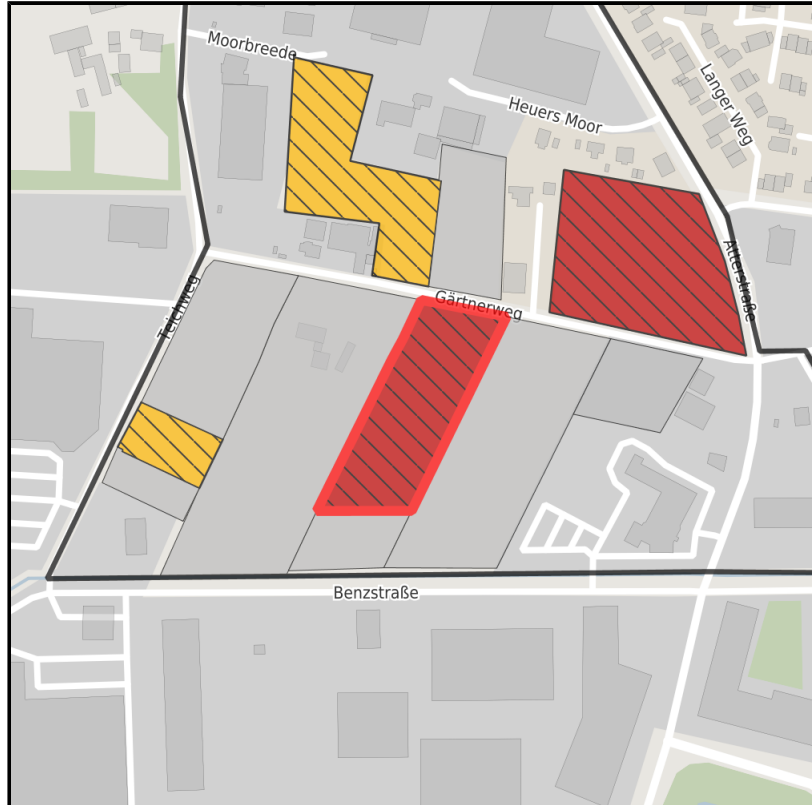

EXPOSÉ

Heuers Moor Ost

Ort: Lotte

Regional overview

Municipal overview

Detail view

Parcel

Area size	9,112 m ²
Availability	Immediately available area
Divisible	No
24h operation	No

Details on commercial zone

Industrial tax multiplier	420.00 %
Price	50.00 - 75.00 € / m ²
Area type	GE

EXPOSÉ

Heuers Moor Ost

Ort: Lotte

Transport infrastructure

Freeway	A1	2 km
Airport	Münster/Osnabrück	30 km