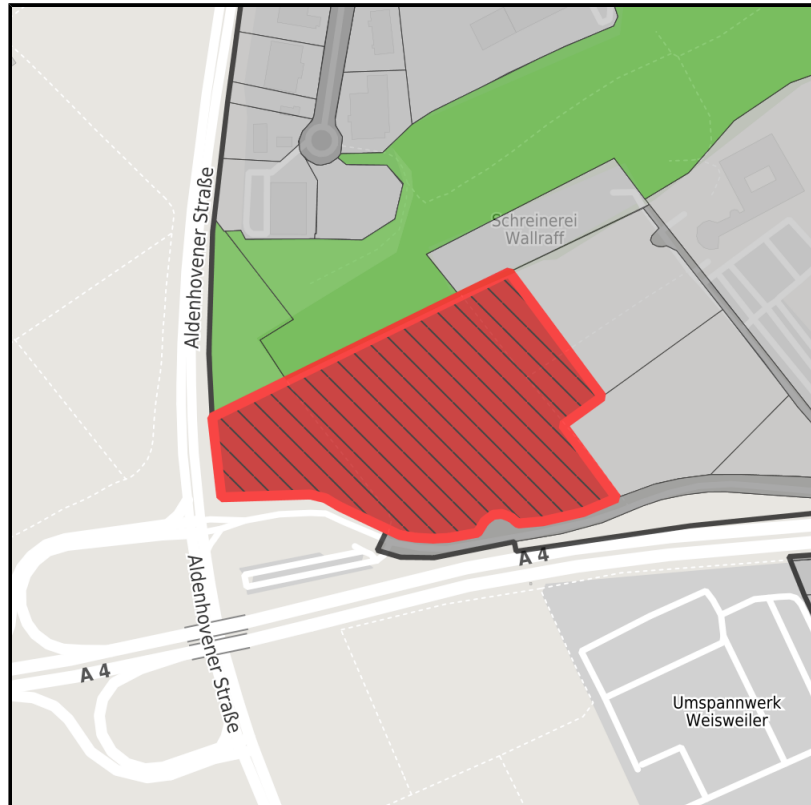

Detail view

Parcel

Area size	73,732 m²
Availability	Immediately available area
Divisible	No
24h operation	No