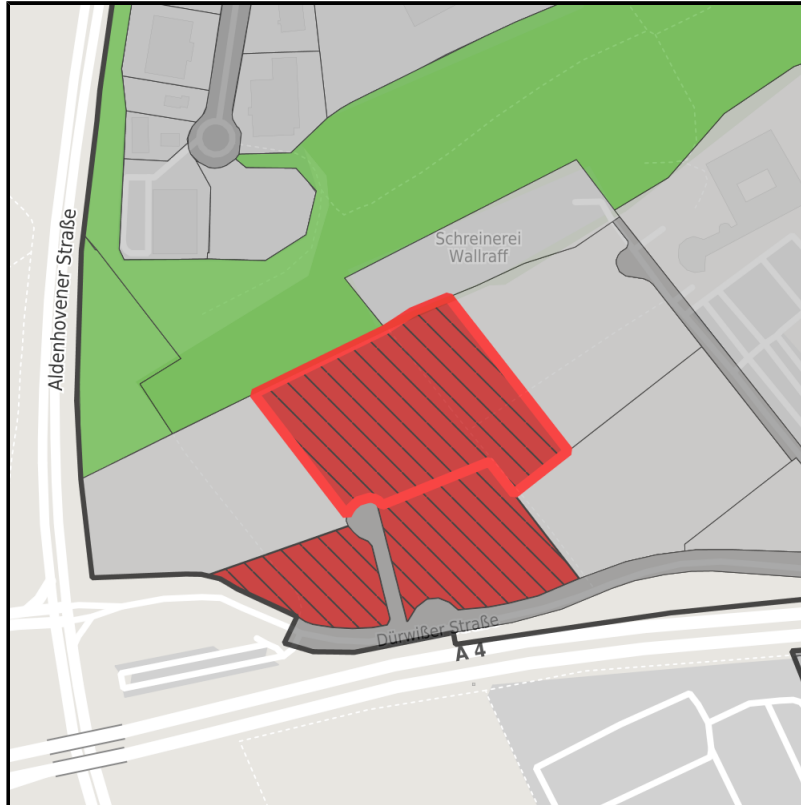

Industrie- und Gewerbepark Eschweiler (IGP/A4-Initiative)

Ort: Eschweiler

www.germansite.de

Regional overview

Municipal overview

Detail view

Parcel

Area size	27,430 m ²
Availability	Immediately available area
Area designation	Industrial area
Divisible	No
24h operation	No

Details on commercial zone

IGP Eschweiler

EXPOSÉ

Industrie- und Gewerbepark Eschweiler (IGP/A4-Initiative)

Ort: Eschweiler

www.germansite.de

Thanks to naturally landscaped surroundings with a generous proportion of green spaces people here have a pleasant working atmosphere and the companies have a representative environment. The IGP has an unusual building development concept: three concentric semi-circles form a group around a center. The inner semi-circle is reserved for service companies, the restaurants/bar and hotel trade. The middle ring is intended for smaller and medium-sized commercial enterprises, and the outer ring for industrial companies.