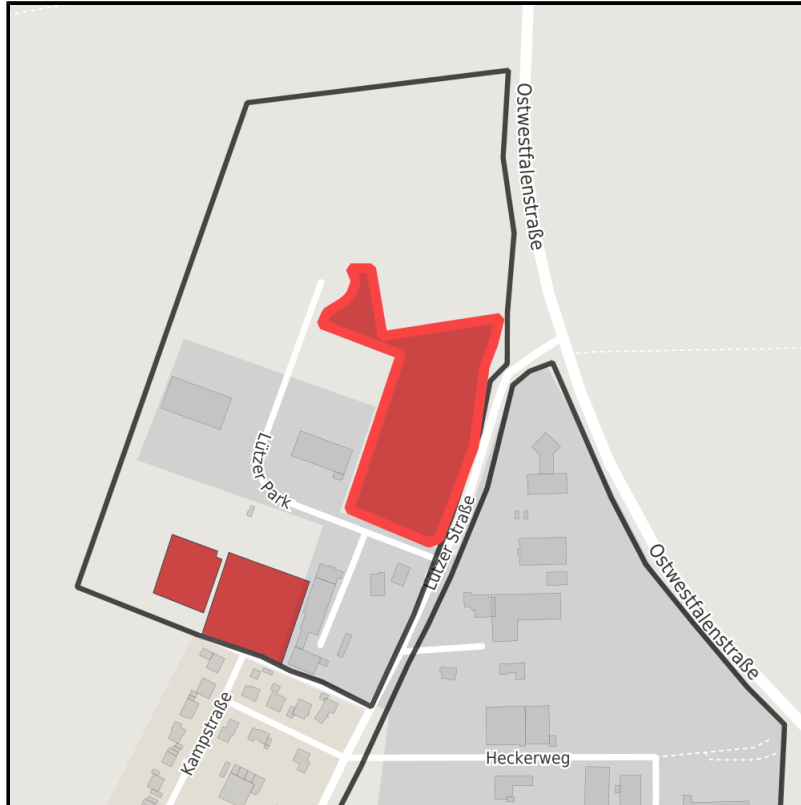

EXPOSÉ

Peckelsheim, Gewerbegebiet Nord-West

Ort: Willebadessen

www.germansite.de

Regional overview

Municipal overview

Detail view

Parcel

Area size	13,295 m ²
Price	9.90 €/m ²
Availability	Immediately available area
Area designation	Commercial zone
Divisible	No
24h operation	No

Details on commercial zone

Area type GE

Links

<http://www.geodok.de/gewerbeflaechenatlas-owl/param.jsp?x=3509264.0202977606&y=571881>

EXPOSÉ

Peckelsheim, Gewerbegebiet Nord-West

Ort: Willebadessen

Transport infrastructure

Freeway	A44	16 km
Freeway	A33	47 km
Airport	Paderborn	62 km
Port	Minden	148 km
Rail freight	Gütersloh	105 km
Rail freight	Bielefeld	110 km