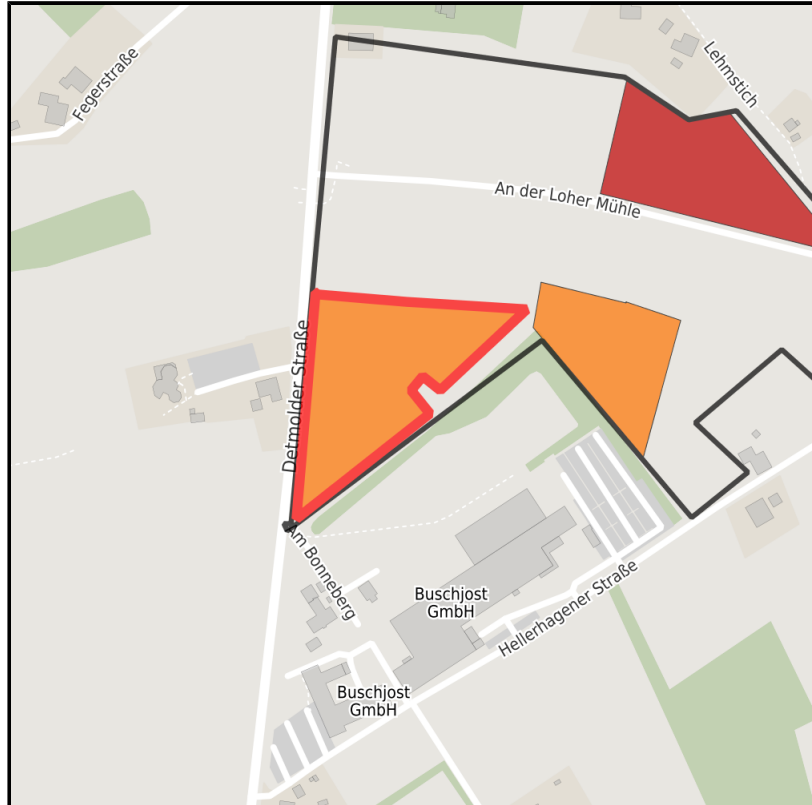

EXPOSÉ

Lohe-Hellerhagen

Ort: Bad Oeynhausen

Regional overview

Municipal overview

Detail view

Parcel

Area size	12,000 m ²
Price	21.50 €/m ²
Availability	Available area within short term (< 2 years)
Area designation	Commercial zone
Divisible	Yes
24h operation	No

Details on commercial zone

Area type GE

EXPOSÉ

Lohe-Hellerhagen

Ort: Bad Oeynhausen

Transport infrastructure

Freeway	A 2	4 km
Freeway	A 30	5 km
Airport	Hannover	80 km
Airport	Münster/Osnabrück	85 km

Information about Bad Oeynhausen