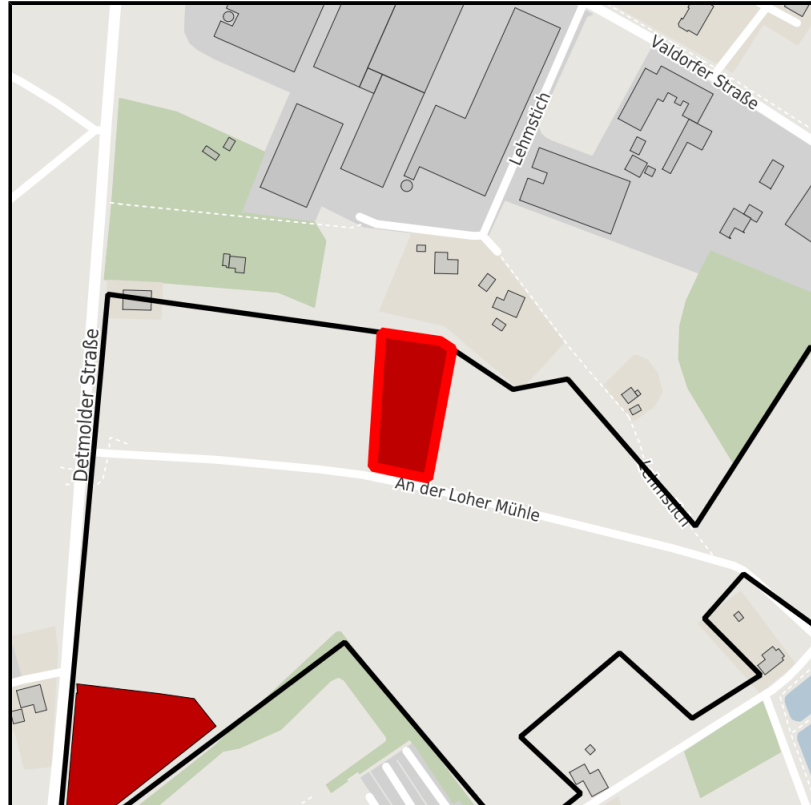

EXPOSÉ

Lohe-Hellerhagen

Ort: Bad Oeynhausen

Regional overview

Municipal overview

Detail view

Parcel

Area size	3,400 m ²
Price	21.50 €/m ²
Availability	Immediately available area
Area designation	Commercial zone
Divisible	No
24h operation	No

Details on commercial zone

Area type GE

Links

<http://www.badoeynhausen.de/index.php?id=446#c4689>

EXPOSÉ

Lohe-Hellerhagen

Ort: Bad Oeynhausen

Transport infrastructure