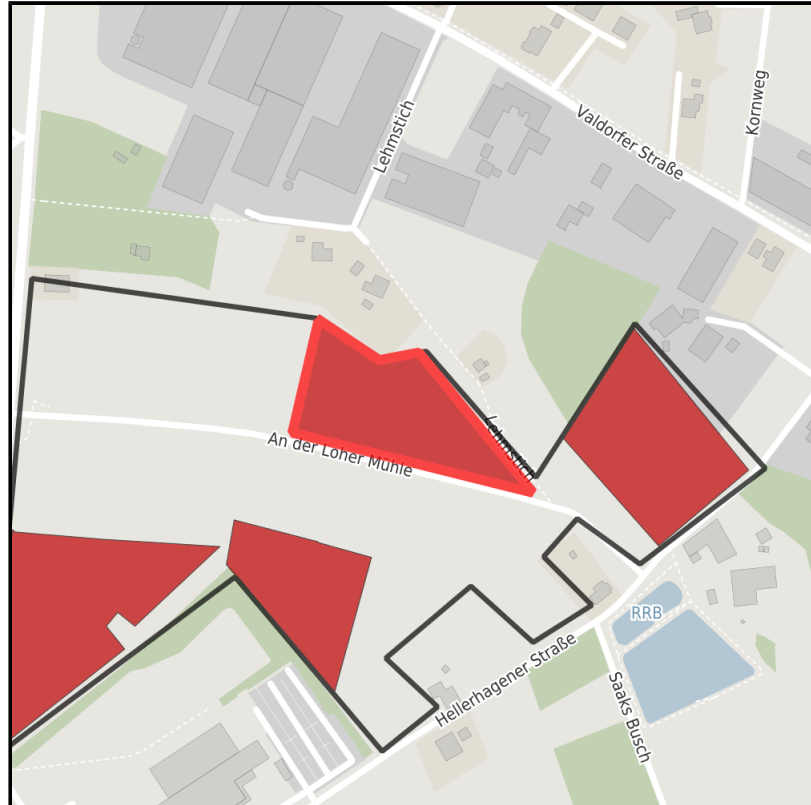

EXPOSÉ

Lohe-Hellerhagen

Ort: Bad Oeynhausen

Regional overview

Municipal overview

Detail view

Parcel

Area size	9,400 m ²
Price	21.50 €/m ²
Availability	Immediately available area
Area designation	Commercial zone
Divisible	Yes
24h operation	No

Details on commercial zone

Area type GE

Links

<http://www.badoeynhausen.de/index.php?id=446#c4689>

EXPOSÉ

Lohe-Hellerhagen

Ort: Bad Oeynhausen

Transport infrastructure