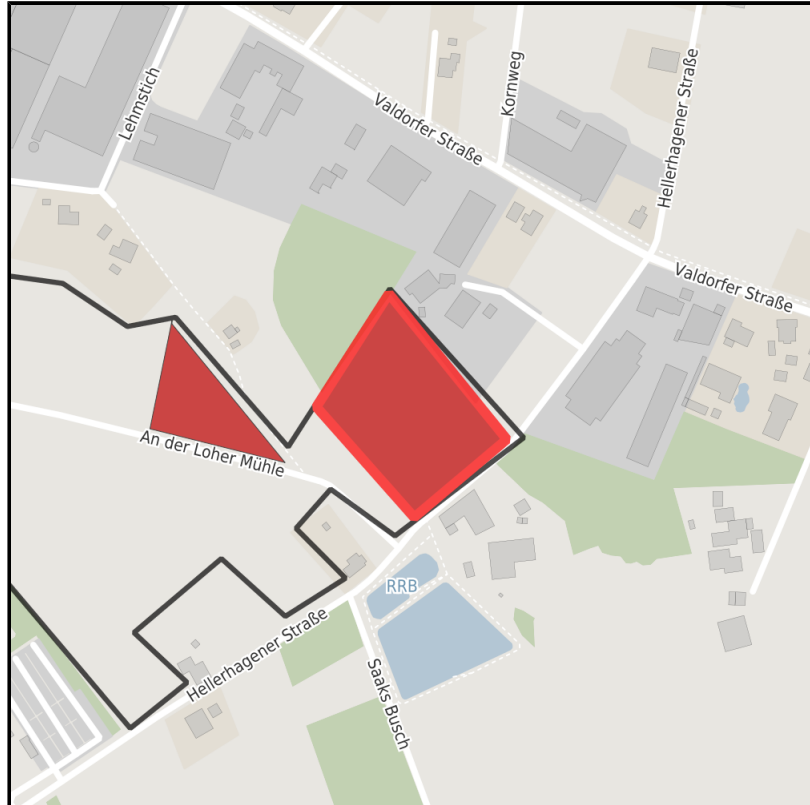

EXPOSÉ

Lohe-Hellerhagen

Ort: Bad Oeynhausen

Regional overview

Municipal overview

Detail view

Parcel

Area size	10,000 m ²
Price	21.50 €/m ²
Availability	Immediately available area
Area designation	Commercial zone
Divisible	No
24h operation	No

Details on commercial zone

Area type GE

EXPOSÉ

Lohe-Hellerhagen

Ort: Bad Oeynhausen

Transport infrastructure

Freeway	A 2	4 km
Freeway	A 30	5 km
Airport	Hannover	80 km
Airport	Münster/Osnabrück	85 km

Information about Bad Oeynhausen