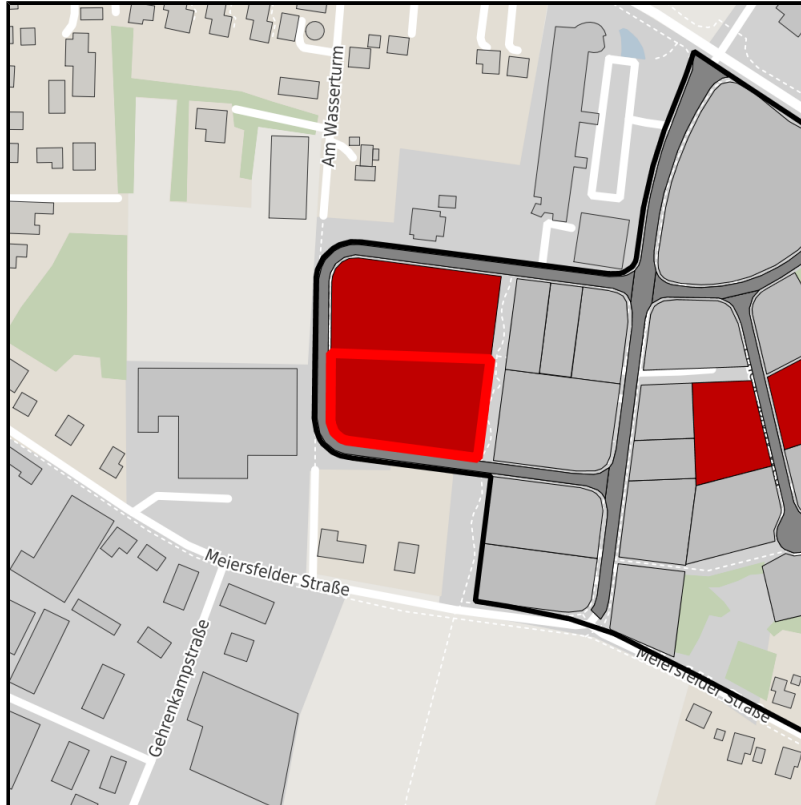

Gewerbegebiet GILDE-Park Mitte

Ort: Detmold

www.germansite.de

Regional overview

Municipal overview

Detail view

Parcel

Area size	5,500 m ²
Price	60.00 €/m ²
Availability	Immediately available area
Divisible	Yes
24h operation	No

EXPOSÉ

Gewerbegebiet GILDE-Park Mitte

Ort: Detmold

Details on commercial zone

Industry mix, focus, resident businesses: IT companies, creative service providers, innovative production companies
Special features: The sites are located near the GILDE Center, a crystallization point for innovative companies.

Area type

GE

Links

<http://www.geodok.de/gewerbeflaechenatlas-owl/param.jsp?x=3494359.2025370807&y=575521>

Transport infrastructure

Freeway	A2	26 km
Freeway	A33	32 km
Airport	Paderborn	50 km
Port	Minden	60 km
Rail freight	Bielefeld	34 km
Rail freight	Gütersloh	46 km