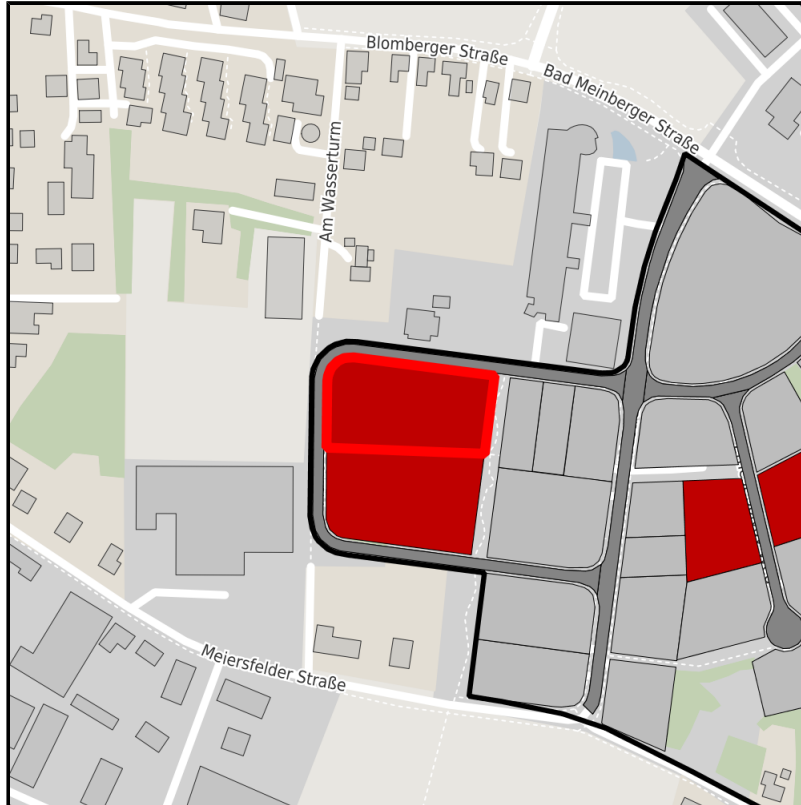

Gewerbegebiet GILDE-Park Mitte

Ort: Detmold

www.germansite.de

Regional overview

Municipal overview

Detail view

Parcel

Area size	5,500 m ²
Price	60.00 €/m ²
Availability	Immediately available area
Divisible	Yes
24h operation	No

EXPOSÉ

Gewerbegebiet GILDE-Park Mitte

Ort: Detmold

Details on commercial zone

Industry mix, focus, resident businesses: IT companies, creative service providers, innovative production companies
Special features: The sites are located near the GILDE Center, a crystallization point for innovative companies.

Area type

GE

Links

<http://www.geodok.de/gewerbeflaechenatlas-owl/param.jsp?x=3494359.2025370807&y=575521>

Transport infrastructure

Freeway	A2	26 km
Freeway	A33	32 km
Airport	Paderborn	50 km
Port	Minden	60 km
Rail freight	Bielefeld	34 km
Rail freight	Gütersloh	46 km