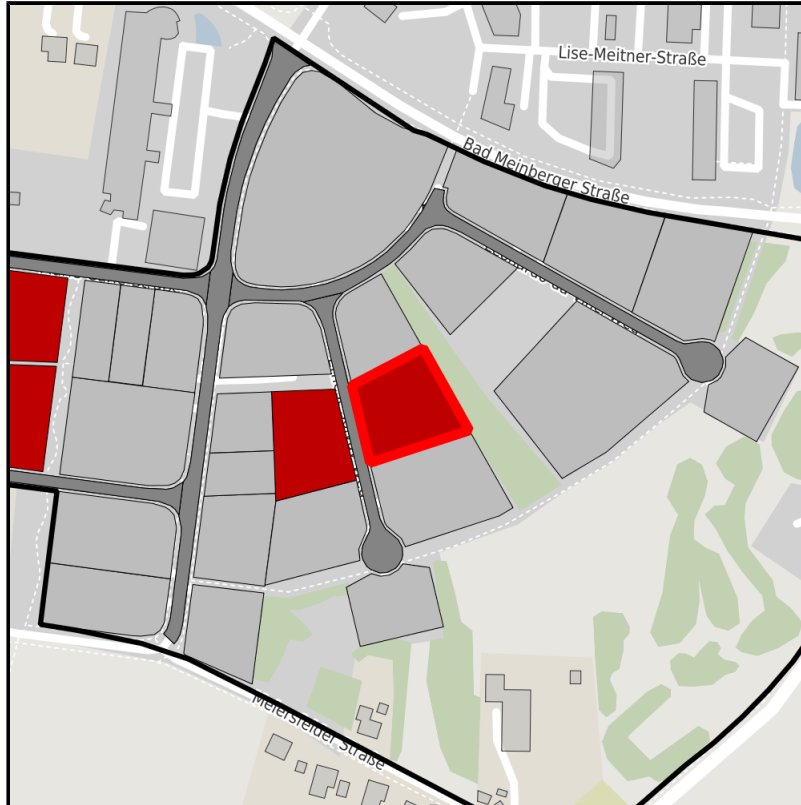

Gewerbegebiet GILDE-Park Mitte

Ort: Detmold

www.germansite.de

Regional overview

Municipal overview

Detail view

Parcel

Area size	2,700 m ²
Price	60.00 €/m ²
Availability	Immediately available area
Divisible	No
24h operation	No

EXPOSÉ

Gewerbegebiet GILDE-Park Mitte

Ort: Detmold

Details on commercial zone

Industry mix, focus, resident businesses: IT companies, creative service providers, innovative production companies
Special features: The sites are located near the GILDE Center, a crystallization point for innovative companies.

Area type

GE

Links

<http://www.geodok.de/gewerbeflaechenatlas-owl/param.jsp?x=3494359.2025370807&y=575521>

Transport infrastructure

Freeway	A2	26 km
Freeway	A33	32 km
Airport	Paderborn	50 km
Port	Minden	60 km
Rail freight	Bielefeld	34 km
Rail freight	Gütersloh	46 km