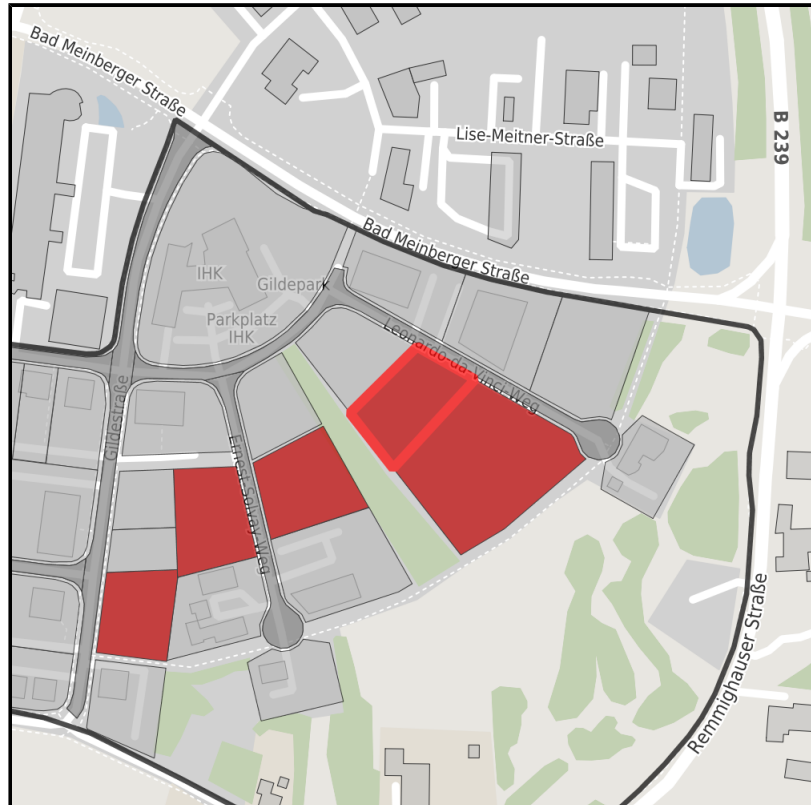

EXPOSÉ

Gewerbegebiet GILDE-Park Mitte

Ort: Detmold

www.germansite.de

Regional overview

Municipal overview

Detail view

Parcel

Area size	2,500 m ²
Price	49.00 €/m ²
Availability	Immediately available area
Divisible	No
24h operation	No

Details on commercial zone

Industry mix, focus, resident businesses: IT companies, creative service providers, innovative production companies
Special features: The sites are located near the GILDE Center, a crystallization point for innovative companies.

Area type GE

EXPOSÉ

Gewerbegebiet GILDE-Park Mitte

Ort: Detmold

Transport infrastructure

Freeway	A2	26 km
Freeway	A33	32 km
Airport	Paderborn	50 km
Port	Minden	60 km
Rail freight	Bielefeld	34 km
Rail freight	Gütersloh	46 km