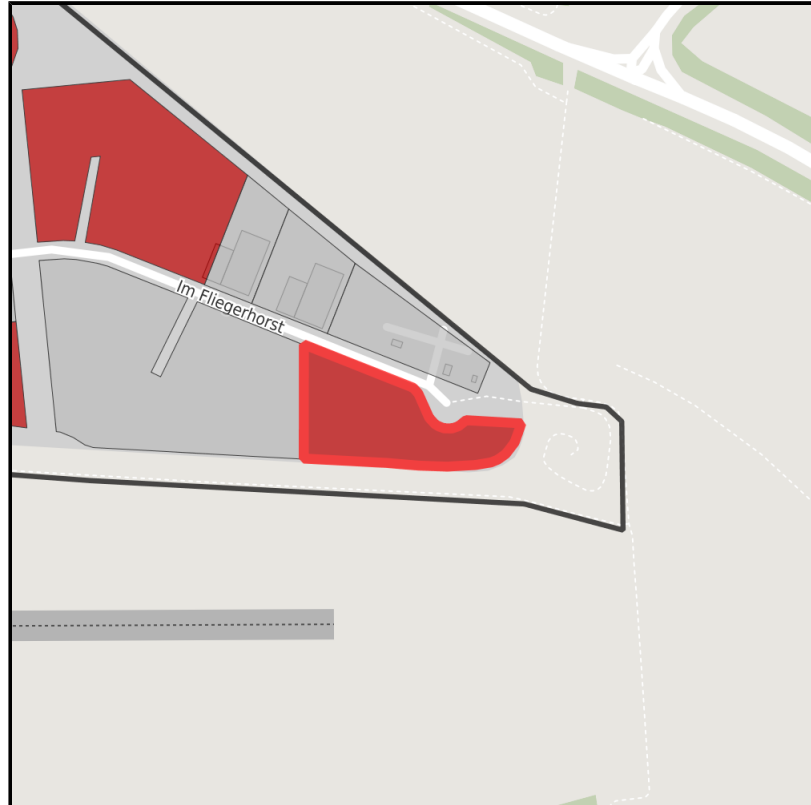

EXPOSÉ

Gewerbegebiet Sky Park Hohenloh

Ort: Detmold

www.germansite.de

Regional overview

Municipal overview

Detail view

Parcel

Area size	7,000 m ²
Price	60.00 €/m ²
Availability	Immediately available area
Divisible	No
24h operation	Yes

Details on commercial zone

Industry mix, focus, resident businesses: Production companies, skilled trades, specialist markets, chemicals
Special features: The land is owned by the Federal Republic of Germany.

Area type GE

EXPOSÉ

Gewerbegebiet Sky Park Hohenloh

Ort: Detmold

Transport infrastructure

Freeway	A2	24 km
Freeway	A33	25 km
Airport	Paderborn	53 km
Port	Minden	60 km
Rail freight	Bielefeld	33 km
Rail freight	Gütersloh	45 km