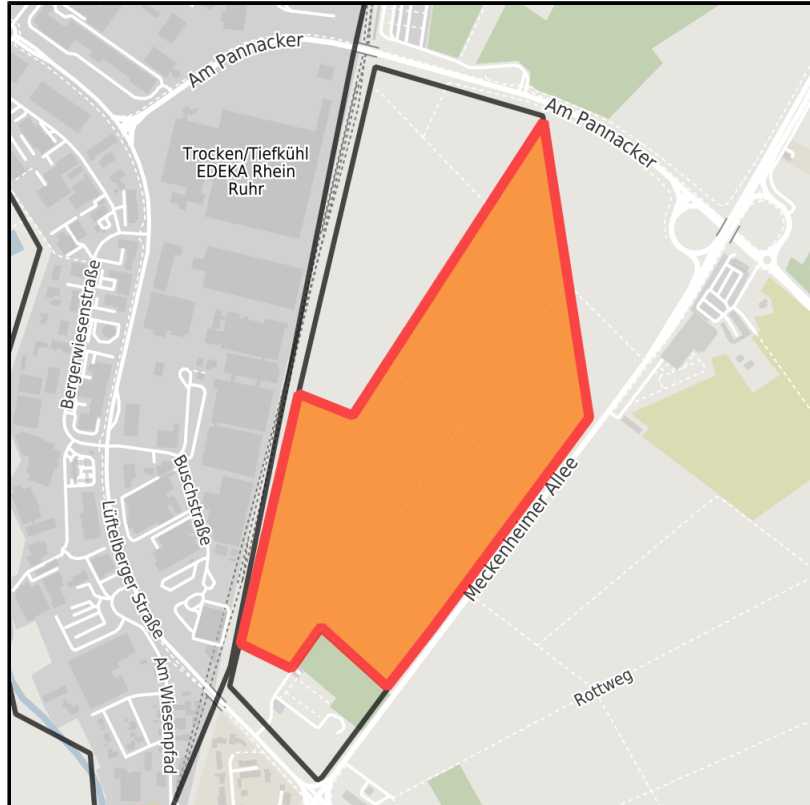

EXPOSÉ

Unternehmerpark Kottenforst

Ort: Meckenheim

Regional overview

Municipal overview

Detail view

Parcel

Area size	292,000 m ²
Availability	Available area within short term (< 2 years)
Divisible	Yes
24h operation	No

Details on commercial zone

Industrial tax multiplier	475.00 %
Area type	GE

EXPOSÉ

Unternehmerpark Kottenforst

Ort: Meckenheim

Transport infrastructure

Freeway	A565	1 km
Freeway	A61	3 km
Airport	Köln-Bonn	40 km