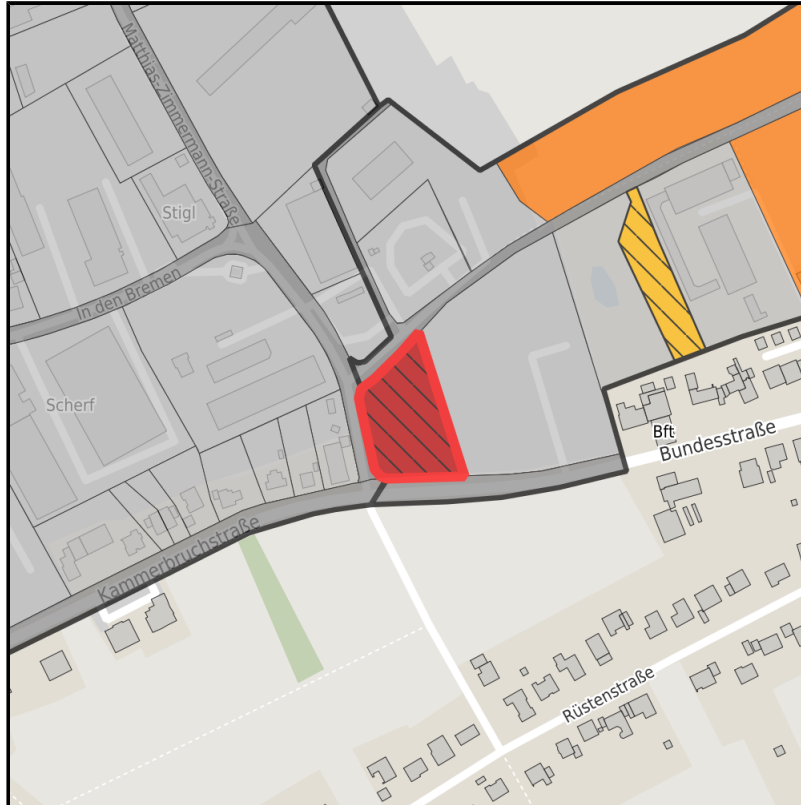

EXPOSÉ

Gewerbegebiet Simmerath - Erweiterung

Ort: Simmerath

www.germansite.de

Regional overview

Municipal overview

Detail view

Parcel

Area size	3,827 m ²
Availability	Immediately available area
Area designation	Commercial zone
Divisible	No
24h operation	No

EXPOSÉ

Gewerbegebiet Simmerath - Erweiterung

Ort: Simmerath

Details on commercial zone

Business park Simmerath - Expansion

The increasing demand for further commercial spaces at the Simmerath location is being met by the designation of an extension area of approx. 13 ha. The current Simmerath industrial estate has existed since 1977 on an area of approx. 30 hectares. Approximately 120 companies have settled in the Simmerath industrial estate, whereby the commercial use is predominantly characterised by trade. Approximately 950 jobs are provided.