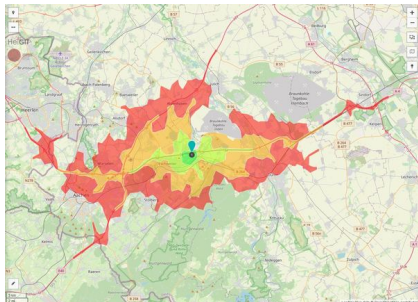

Gewerbe- und Industriegebiet In der Krause

Ort: Eschweiler

www.germansite.de

Regional overview

Municipal overview

Detail view

Parcel

Area size	3,779 m ²
Availability	Available area within medium term (2-5 years)
Area designation	Commercial zone
Divisible	Yes
24h operation	No

Gewerbe- und Industriegebiet In der Krause

Ort: Eschweiler

www.germansite.de

Details on commercial zone

The commercial and industrial zone In der Krause is located in the Weisweiler district and is very close to the A4 freeway junction (Cologne - Aachen - Netherlands) and the L11 n, which provides quick and easy access to the A44 freeway (Ruhr area - Düsseldorf - Brussels - Paris - Antwerp). Furthermore, there is an excellent connection to public transport (bus and train). A wide range of companies is represented here, from manufacturing companies to modern service providers.

Erreichbarkeit in 20 Minuten: 394.000
Einwohner

EXPOSÉ

Gewerbe- und Industriegebiet In der Krause

Ort: Eschweiler

Transport infrastructure

Freeway	A4	2 km
Freeway	A44	10.3 km
Airport	Maastricht-Aachen	49.7 km
Airport	Köln-Bonn	69.2 km
Port	Binnenhavenweg Stein (NL)	49.9 km
Port	Liège	63.5 km
Rail freight	AC-Hbf	20 km

Information about Eschweiler

Eschweiler lies to the north of the Eifel and is embedded in delightful and densely wooded surroundings.

This excellent location provides short distances to the economic areas the Netherlands and Belgium as well as closeness to first class research centres as the RWTH Aachen University, Aachen University of Applied Sciences and Jülich.