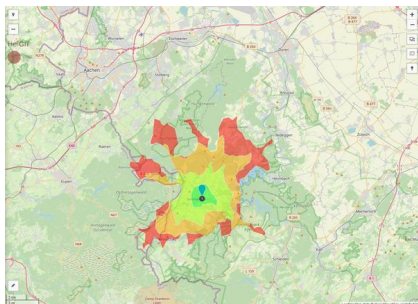

EXPOSÉ

Gewerbegebiet Simmerath

Ort: Simmerath

Regional overview

Municipal overview

Detail view

Parcel

Area size	3,319 m ²
Availability	Immediately available area
Area designation	Commercial zone
Divisible	No
24h operation	No

Gewerbegebiet Simmerath**Ort: Simmerath**www.germansite.de**Details on commercial zone**

Business park Simmerath

The Simmerath commercial zone has existed since 1977 on an area of approx. 30 ha. At present approx. 120 enterprises are settled here. The commercial use is predominantly characterized by trade. The Simmerath commercial zone provides approx. 950 jobs. It is a supraregionally well-known industrial area.

Erreichbarkeit in 20 Minuten: 39.000
Einwohner

EXPOSÉ

Gewerbegebiet Simmerath

Ort: Simmerath

Transport infrastructure

Freeway	A44	20 km
Airport	Maastrich	65 km
Airport	Köln-Bonn	90 km
Port	Liège (B)	60 km
Rail freight	AC-West	30 km