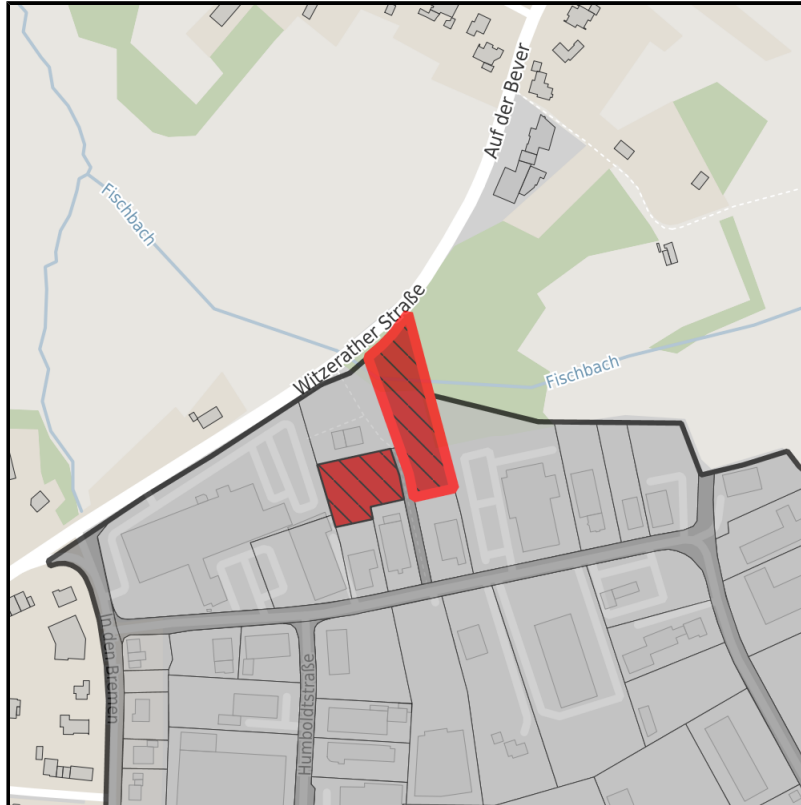

EXPOSÉ

Gewerbegebiet Simmerath

Ort: Simmerath

Regional overview

Municipal overview

Detail view

Parcel

Area size	3,319 m ²
Availability	Immediately available area
Area designation	Commercial zone
Divisible	No
24h operation	No

Gewerbegebiet Simmerath**Ort: Simmerath**www.germansite.de**Details on commercial zone**

Business park Simmerath

The Simmerath commercial zone has existed since 1977 on an area of approx. 30 ha. At present approx. 120 enterprises are settled here. The commercial use is predominantly characterized by trade. The Simmerath commercial zone provides approx. 950 jobs. It is a supraregionally well-known industrial area.

Erreichbarkeit in 20 Minuten: 39.000
Einwohner

EXPOSÉ

Gewerbegebiet Simmerath

Ort: Simmerath

Transport infrastructure

Freeway	A44	20 km
Airport	Maastrich	65 km
Airport	Köln-Bonn	90 km
Port	Liège (B)	60 km
Rail freight	AC-West	30 km