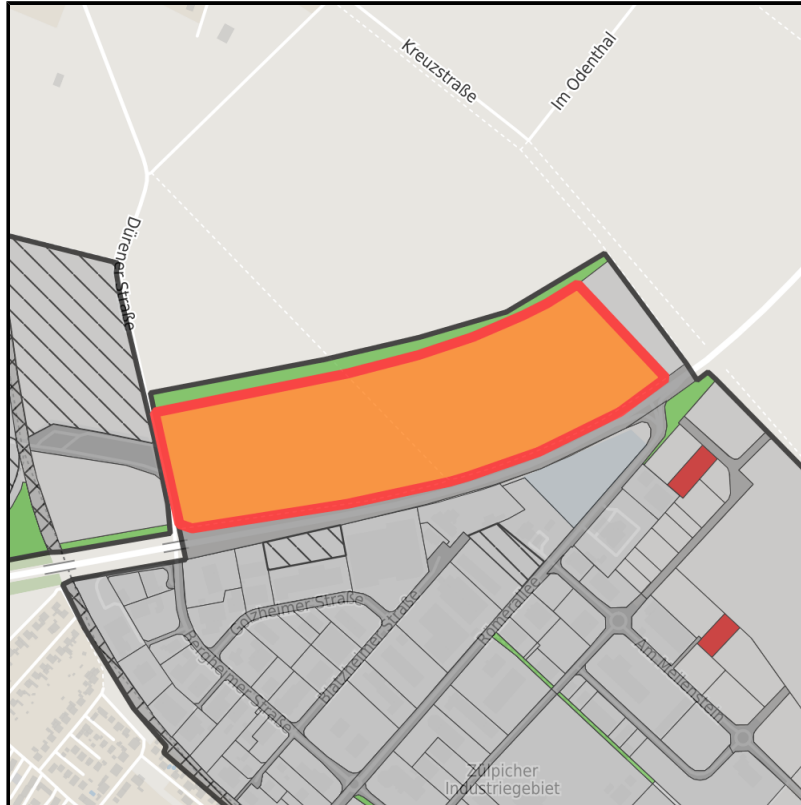

Gewerbe- und Industriegebiet "An der Römerallee"

Ort: Zülpich

www.germansite.de

Regional overview

Municipal overview

Detail view

Parcel

Area size	130,500 m ²
Availability	Available area within short term (< 2 years)
Area designation	Commercial zone
Divisible	Yes
24h operation	No

Gewerbe- und Industriegebiet "An der Römerallee"

Ort: Zülpich

www.germansite.de

Details on commercial zone

The Roman Town Zülpich ... Your key to success!

The commercial zone "An der Römerallee" has already profited from its optimum location for several years. Situated centrally between the three cities of Cologne, Bonn, and Aachen it has excellent transport connections. However, the existing infrastructure at the location, particularly in terms of education, culture and leisure, have been decisive in attracting more than 80 enterprises, some of them well-known. The spaces still available are offered by the town of Zülpich at fair market terms and can be tailored to the company's needs.

EXPOSÉ

Gewerbe- und Industriegebiet "An der Römerallee"

Ort: Zülpich

Information about Zülpich

20,000 inhabitants live in Zülpich located in the middle of the triangle Cologne-Bonn-Aachen. Advantageous transport infrastructure and a beautiful landscape distinguish Zülpich from other business locations. The history of Zülpich goes back to Latin times: Early advantage of location by the important junction Tolbiacum and recreation thermae. Today Zülpich is an idyllic small town combining peaceful atmosphere of ancient times with the comfort of modern lifestyle.