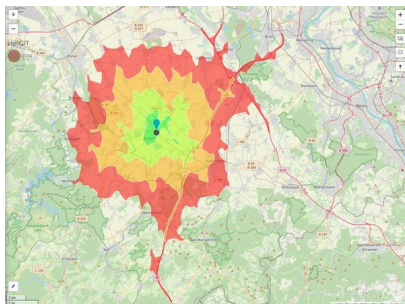

Gewerbe- und Industriegebiet "An der Römerallee"

Ort: Zülpich

www.germansite.de

Details on commercial zone

The Roman Town Zülpich ... Your key to success!

The commercial zone "An der Römerallee" has already profited from its optimum location for several years. Situated centrally between the three cities of Cologne, Bonn, and Aachen it has excellent transport connections. However, the existing infrastructure at the location, particularly in terms of education, culture and leisure, have been decisive in attracting more than 80 enterprises, some of them well-known. The spaces still available are offered by the town of Zülpich at fair market terms and can be tailored to the company's needs.

Main companies	Kappa Zülpich Papier, Takasago Europe, Albis Plastic, M. Vetter
Industrial tax multiplier	415.00 %
Price	60.00 - 80.00 € / m²
Area type	GI / GE

Links

<https://www.gistra.de>

Erreichbarkeit in 20 Minuten: 143.000 Einwohner