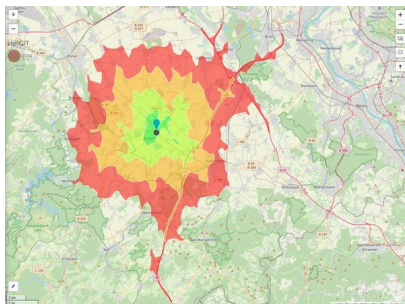

EXPOSÉ

Gewerbe- und Industriegebiet "An der Römerallee"

Ort: Zülpich

www.germansite.de

Details on commercial zone

The Roman Town Zülpich ... Your key to success!

The commercial zone "An der Römerallee" has already profited from its optimum location for several years. Situated centrally between the three cities of Cologne, Bonn, and Aachen it has excellent transport connections. However, the existing infrastructure at the location, particularly in terms of education, culture and leisure, have been decisive in attracting more than 80 enterprises, some of them well-known. The spaces still available are offered by the town of Zülpich at fair market terms and can be tailored to the company's needs.

Main companies	Kappa Zülpich Papier, Takasago Europe, Albis Plastic, M. Vetter
Industrial tax multiplier	415.00 %
Price	60.00 - 80.00 € / m²
Area type	GE / GI

Links

<https://www.gistra.de>

Erreichbarkeit in 20 Minuten: 143.000 Einwohner