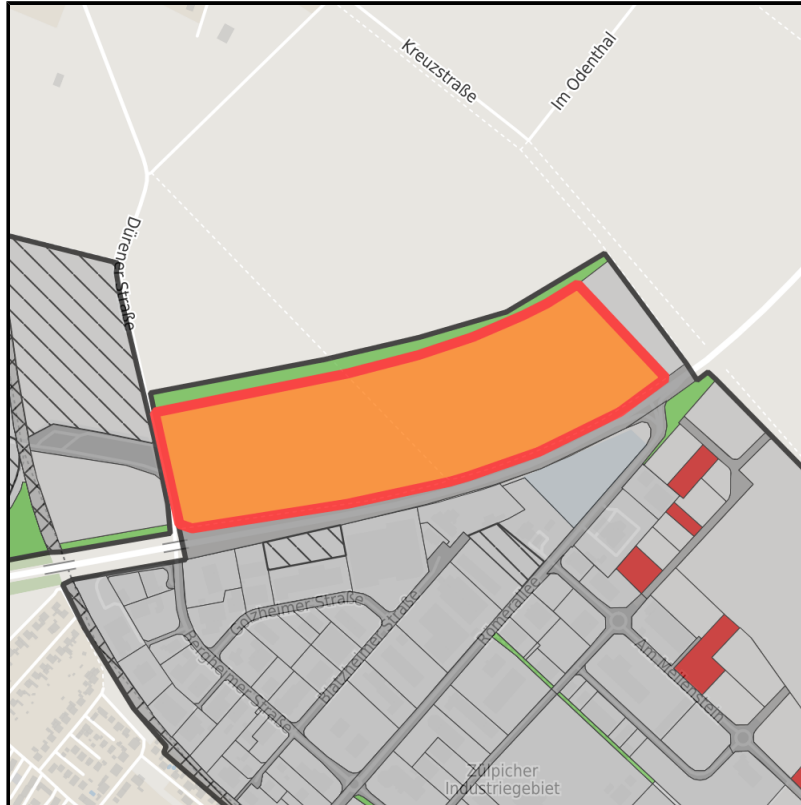

Gewerbe- und Industriegebiet "An der Römerallee"

Ort: Zülpich

www.germansite.de

Regional overview

Municipal overview

Detail view

Parcel

Area size	130,500 m ²
Availability	Available area within short term (< 2 years)
Area designation	Commercial zone
Divisible	Yes
24h operation	No

EXPOSÉ

Gewerbe- und Industriegebiet "An der Römerallee"

Ort: Zülpich

www.germansite.de

Details on commercial zone

The Roman Town Zülpich ... Your key to success!

The commercial zone "An der Römerallee" has already profited from its optimum location for several years. Situated centrally between the three cities of Cologne, Bonn, and Aachen it has excellent transport connections. However, the existing infrastructure at the location, particularly in terms of education, culture and leisure, have been decisive in attracting more than 80 enterprises, some of them well-known. The spaces still available are offered by the town of Zülpich at fair market terms and can be tailored to the company's needs.

EXPOSÉ

Gewerbe- und Industriegebiet "An der Römerallee"

Ort: Zülpich

Information about Zülpich

20,000 inhabitants live in Zülpich located in the middle of the triangle Cologne-Bonn-Aachen. Advantageous transport infrastructure and a beautiful landscape distinguish Zülpich from other business locations. The history of Zülpich goes back to Latin times: Early advantage of location by the important junction Tolbiacum and recreation thermae. Today Zülpich is an idyllic small town combining peaceful atmosphere of ancient times with the comfort of modern lifestyle.