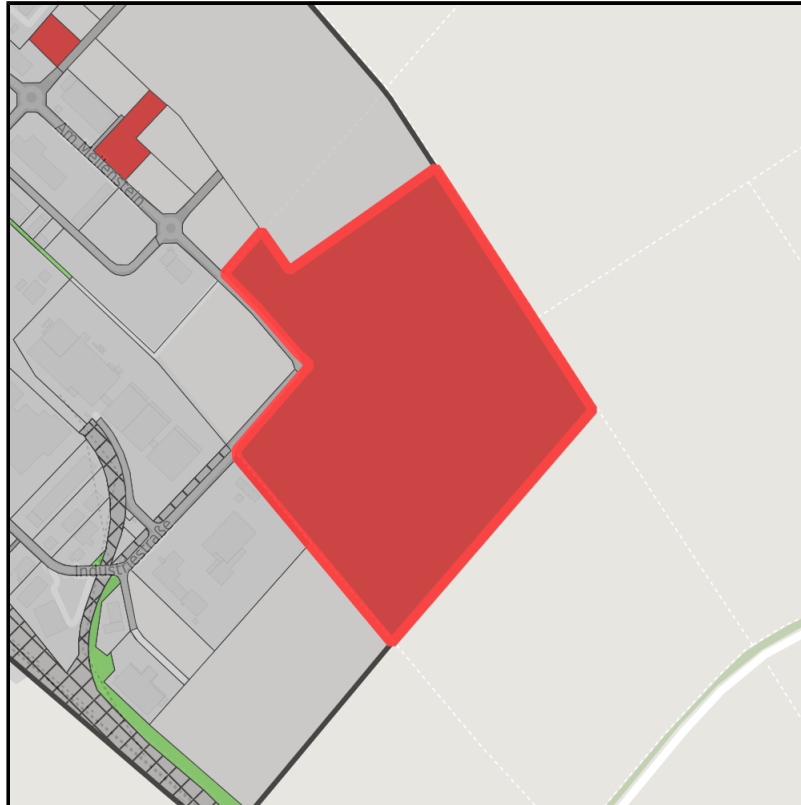

Gewerbe- und Industriegebiet "An der Römerallee"

Ort: Zülpich

www.germansite.de

Regional overview

Municipal overview

Detail view

Parcel

Area size	162,000 m ²
Availability	Immediately available area
Area designation	Industrial area
Divisible	No
24h operation	No

EXPOSÉ

Gewerbe- und Industriegebiet "An der Römerallee"

Ort: Zülpich

www.germansite.de

Details on commercial zone

The Roman Town Zülpich ... Your key to success!

The commercial zone "An der Römerallee" has already profited from its optimum location for several years. Situated centrally between the three cities of Cologne, Bonn, and Aachen it has excellent transport connections. However, the existing infrastructure at the location, particularly in terms of education, culture and leisure, have been decisive in attracting more than 80 enterprises, some of them well-known. The spaces still available are offered by the town of Zülpich at fair market terms and can be tailored to the company's needs.

EXPOSÉ

Gewerbe- und Industriegebiet "An der Römerallee"

Ort: Zülpich

Information about Zülpich

20,000 inhabitants live in Zülpich located in the middle of the triangle Cologne-Bonn-Aachen. Advantageous transport infrastructure and a beautiful landscape distinguish Zülpich from other business locations. The history of Zülpich goes back to Latin times: Early advantage of location by the important junction Tolbiacum and recreation thermae. Today Zülpich is an idyllic small town combining peaceful atmosphere of ancient times with the comfort of modern lifestyle.