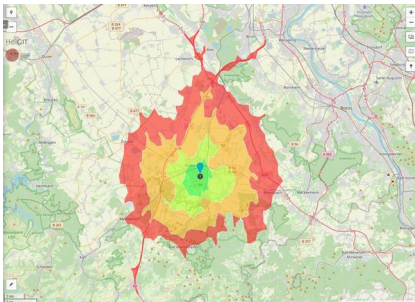

EXPOSÉ

Gewerbegebiet EURO-Park West

Ort: Euskirchen

Details on commercial zone

EURO-Park

Today, this commercial and industrial zone (EURO-Park) forms a self-contained, approx. 1.5 million m² (150 ha) area immediately joining the south-east outskirts of Euskirchen. With well-known companies and production facilities, this business area - whose roots are the oldest in the region - is a major focal point of Euskirchen's economy.

Main companies	Miele, Nestle Purina, DHL, Mobau Interpares
Industrial tax multiplier	475.00 %
Price	50.00 - 155.00 € / m²
Area type	GI / GE

Links

<https://www.gjstra.de>

Erreichbarkeit in 20 Minuten: 149.000 Einwohner