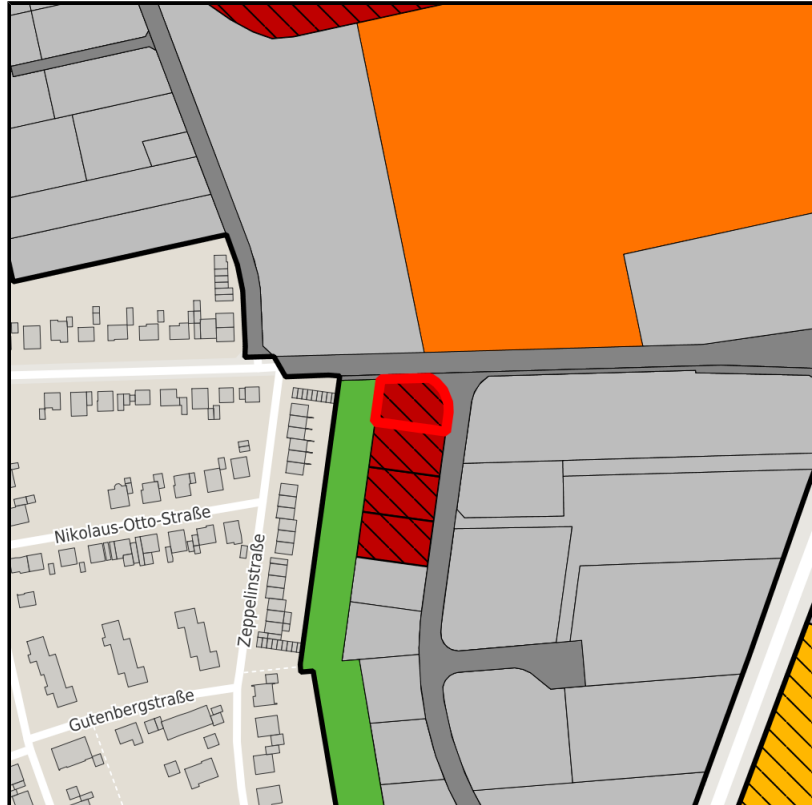

Detail view

Parcel

Area size	1,050 m²
Availability	Immediately available area
Area designation	Commercial zone
Divisible	Yes
24h operation	No