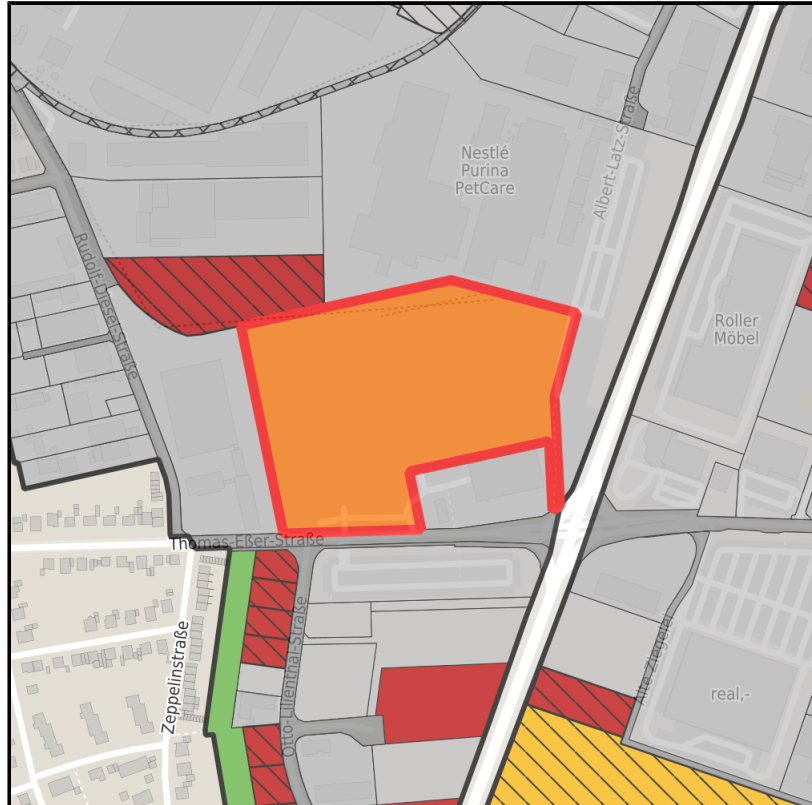

Detail view

Parcel

Area size	47,895 m²
Availability	Available area within short term (< 2 years)
Divisible	No
24h operation	No